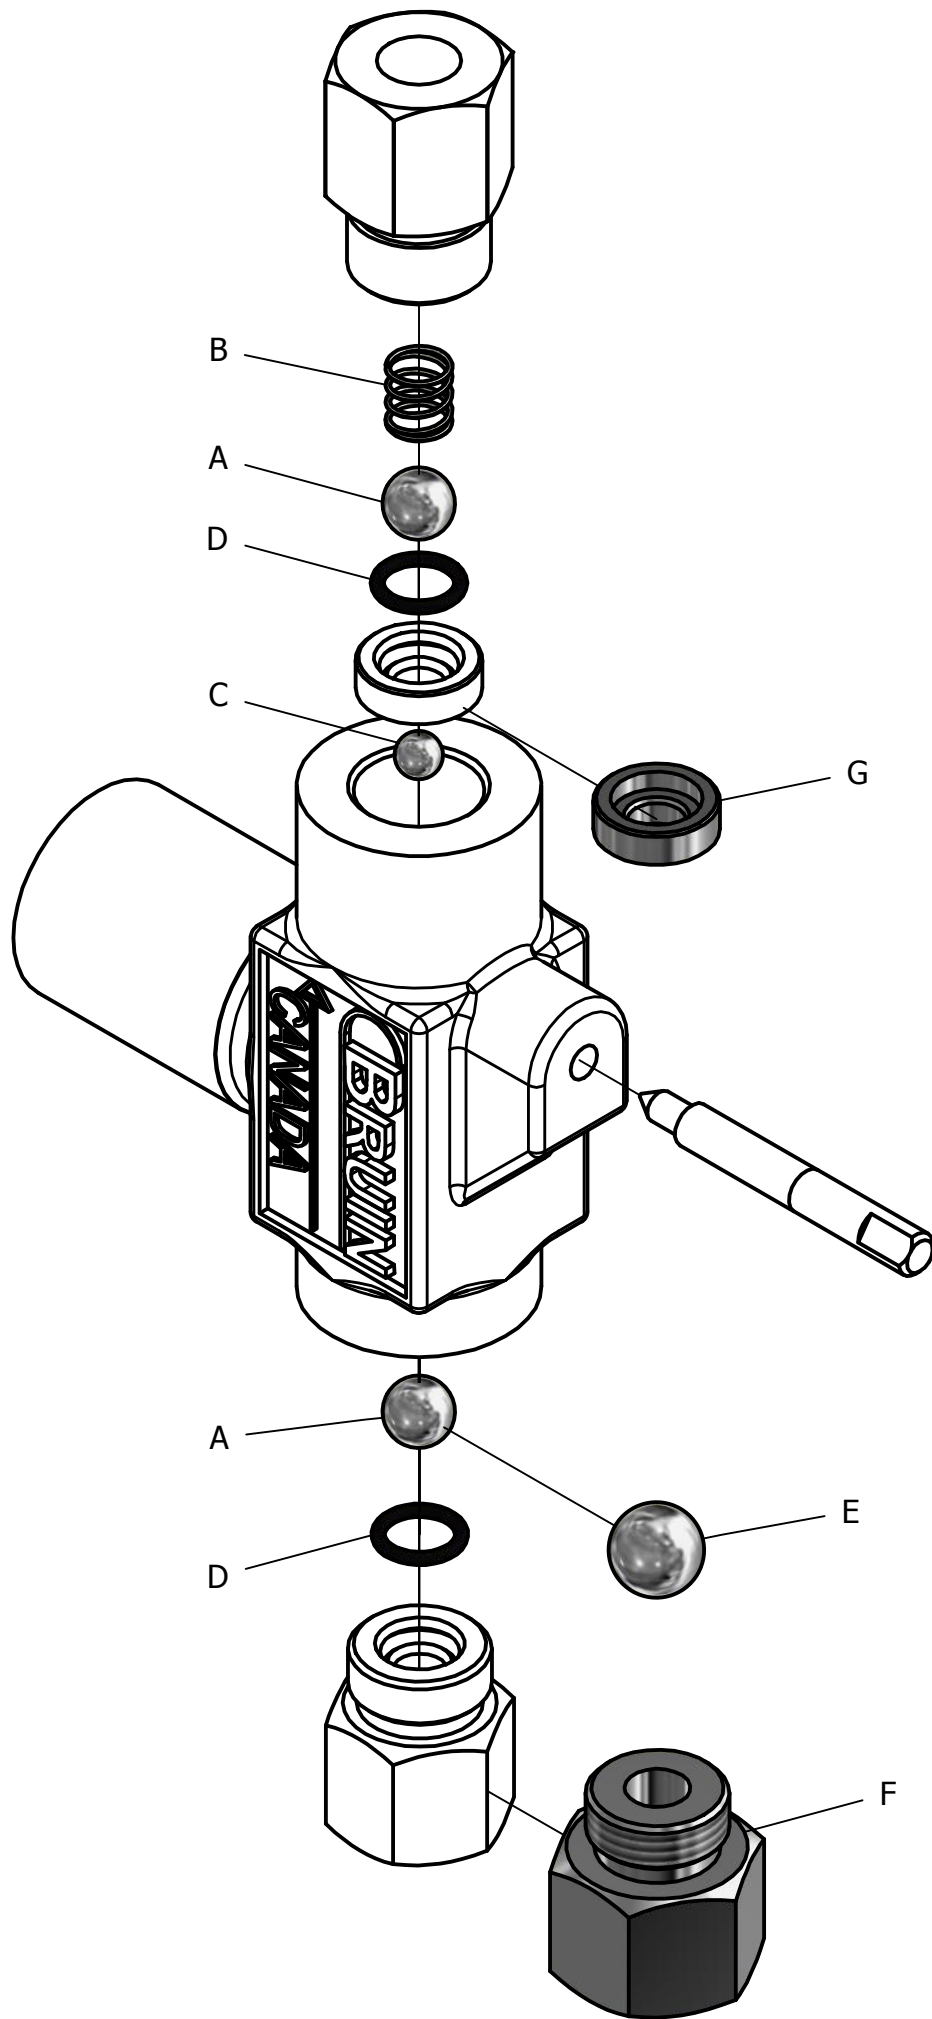

Fluid End Repair Kit BA-5100FEK-X

KIT STOCK NUMBER	O-RING MATERIAL
BA-5100FEK-	Buna N
F	Fluorosilicone
K	Bruez
T	Teflon
V	Viton

KIT CONTENTS			
ITEM	QTY	TITLE	STOCK NUMBER
A	2	BALL BEARING 3/8"	BA-0054
B	1	BALL CHECK SPRING	BA-0077
C	1	BALL BEARING 1/4"	BA-0126
D	2	O-RING	BA-0479X

KIT STOCK NUMBER	SEAL MATERIAL
BA-5100FEK-M	Metal to Metal

KIT CONTENTS			
ITEM	QTY	TITLE	STOCK NUMBER
A	1	BALL BEARING 3/8"	BA-0054
B	1	BALL CHECK SPRING	BA-0077
C	1	BALL BEARING 1/4"	BA-0126
E	1	BALL BEARING 1/2"	BA-0053
F	1	BOTTOM SEAT BUSHING	BA-0771
G	1	SEAT - METAL TO METAL	BA-0806

COMPATIBLE HEAD ASSEMBLIES

BR	MATERIAL	PLUNGER SIZE			
		3/16"	1/4"	3/8"	1/2"
5100	Ductile w/ SS Trim		BB-0166	BB-0203	BB-0496
	All Stainless Steel	BB-1472	BB-0755	BB-0756	BB-0732
1200, 3700, 4300	Ductile w/ SS Trim		BC-1578	BC-1579	BC-1580
	All Stainless Steel	BC-2041	BC-1582	BC-1583	BC-1584
X3	Ductile w/ SS Trim		BC-2137A	BC-2138A	BC-2139A
	All Stainless Steel	BC-2136	BC-2137	BC-2138	BC-2139

COMPATIBLE HEAD ASSEMBLIES

BR	MATERIAL	PLUNGER SIZE			
		1/2"	3/4"	1"	1 1/4"
5000	Ductile w/ SS Trim	BC-0068	BC-0335	BC-0019	BC-0048
	All Stainless Steel	BC-0139	BC-0337	BC-0137	BC-0134
1200, 3700, 4300	Ductile w/ SS Trim		BC-1888	BC-1886	
	All Stainless Steel		BC-1887	BC-1885	
2400	All Stainless Steel	BC-2162	BC-2146	BC-2147	BC-2148