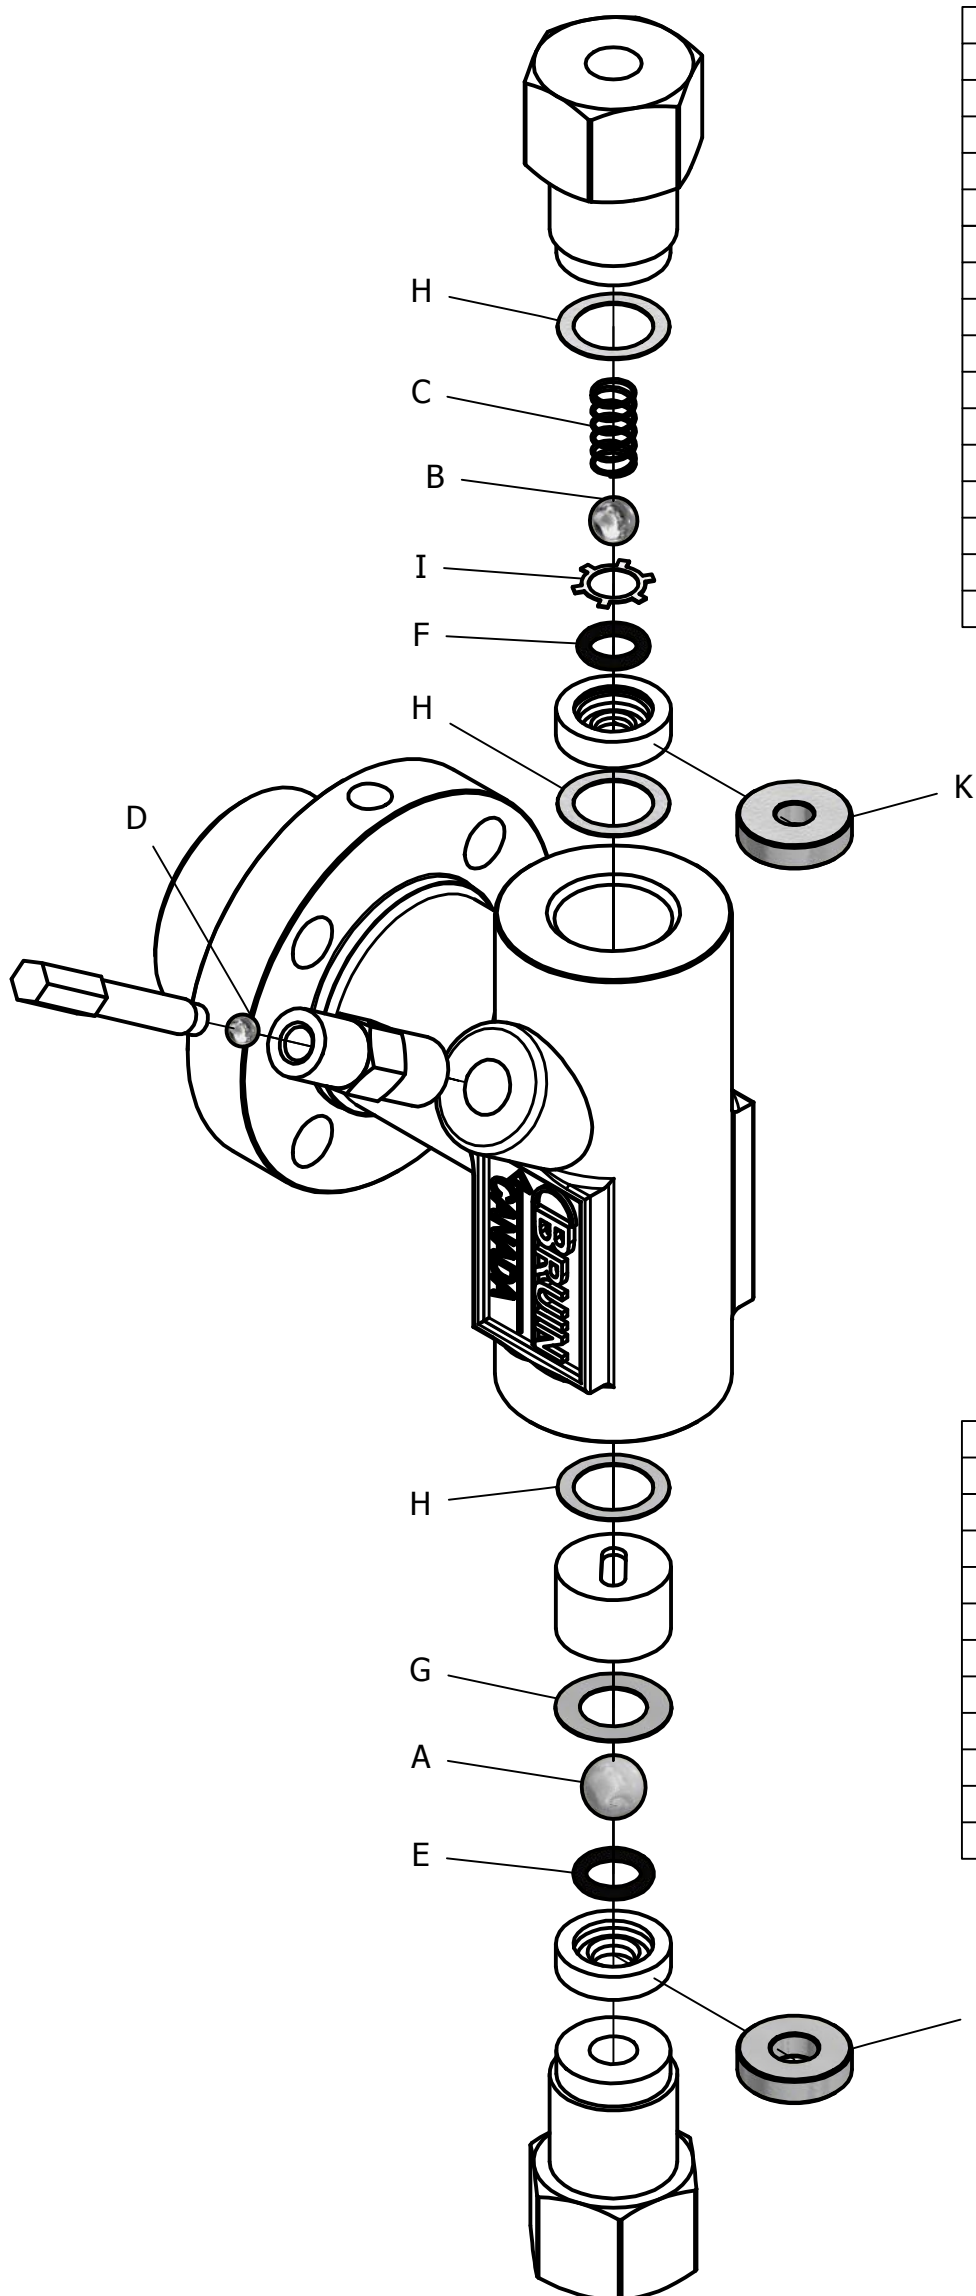

Fluid End Repair Kit BA-5000FEK-2X, 1/2" - 1 1/4"

KIT STOCK NUMBER	O-RING MATERIAL
BA-5000FEK-2	Buna N
F	Fluorosilicone
K	Bruez
T	Teflon
V	Viton

KIT CONTENTS			
ITEM	QTY	TITLE	STOCK NUMBER
A	1	BALL BEARING 1/2"	BA-0053
B	1	BALL BEARING 3/8"	BA-0054
C	1	BALL CHECK SPRING	BA-0077
D	1	BALL BEARING 1/4"	BA-0126
E	1	O-RING	BA-0612X
F	1	O-RING	BA-2097X
G	1	GASKET	BA-2338
H	3	GASKET	BA-2350
I	1	TRUARC RING	BA-3523

KIT STOCK NUMBER	SEAL MATERIAL
BA-5000FEK-2|M	Metal to Metal

KIT CONTENTS			
ITEM	QTY	TITLE	STOCK NUMBER
A	1	BALL BEARING 1/2"	BA-0053
B	1	BALL BEARING 3/8"	BA-0054
C	1	BALL CHECK SPRING	BA-0077
D	1	BALL BEARING 1/4"	BA-0126
G	1	GASKET	BA-2338
H	3	GASKET	BA-2350
J	1	SEAT - METAL TO METAL	BA-0051
K	1	SEAT - METAL TO METAL	BA-0157

COMPATIBLE HEAD ASSEMBLIES

BR	MATERIAL	PLUNGER SIZE			
		1/2"	3/4"	1"	1 1/4"
5000	Ductile w/ SS Trim	BC-0068	BC-0335	BC-0019	BC-0048
	All Stainless Steel	BC-0139	BC-0337	BC-0137	BC-0134
1200, 3700, 4300	Ductile w/ SS Trim		BC-1888	BC-1886	
	All Stainless Steel		BC-1887	BC-1885	
2400	All Stainless Steel	BC-2162	BC-2146	BC-2147	BC-2148