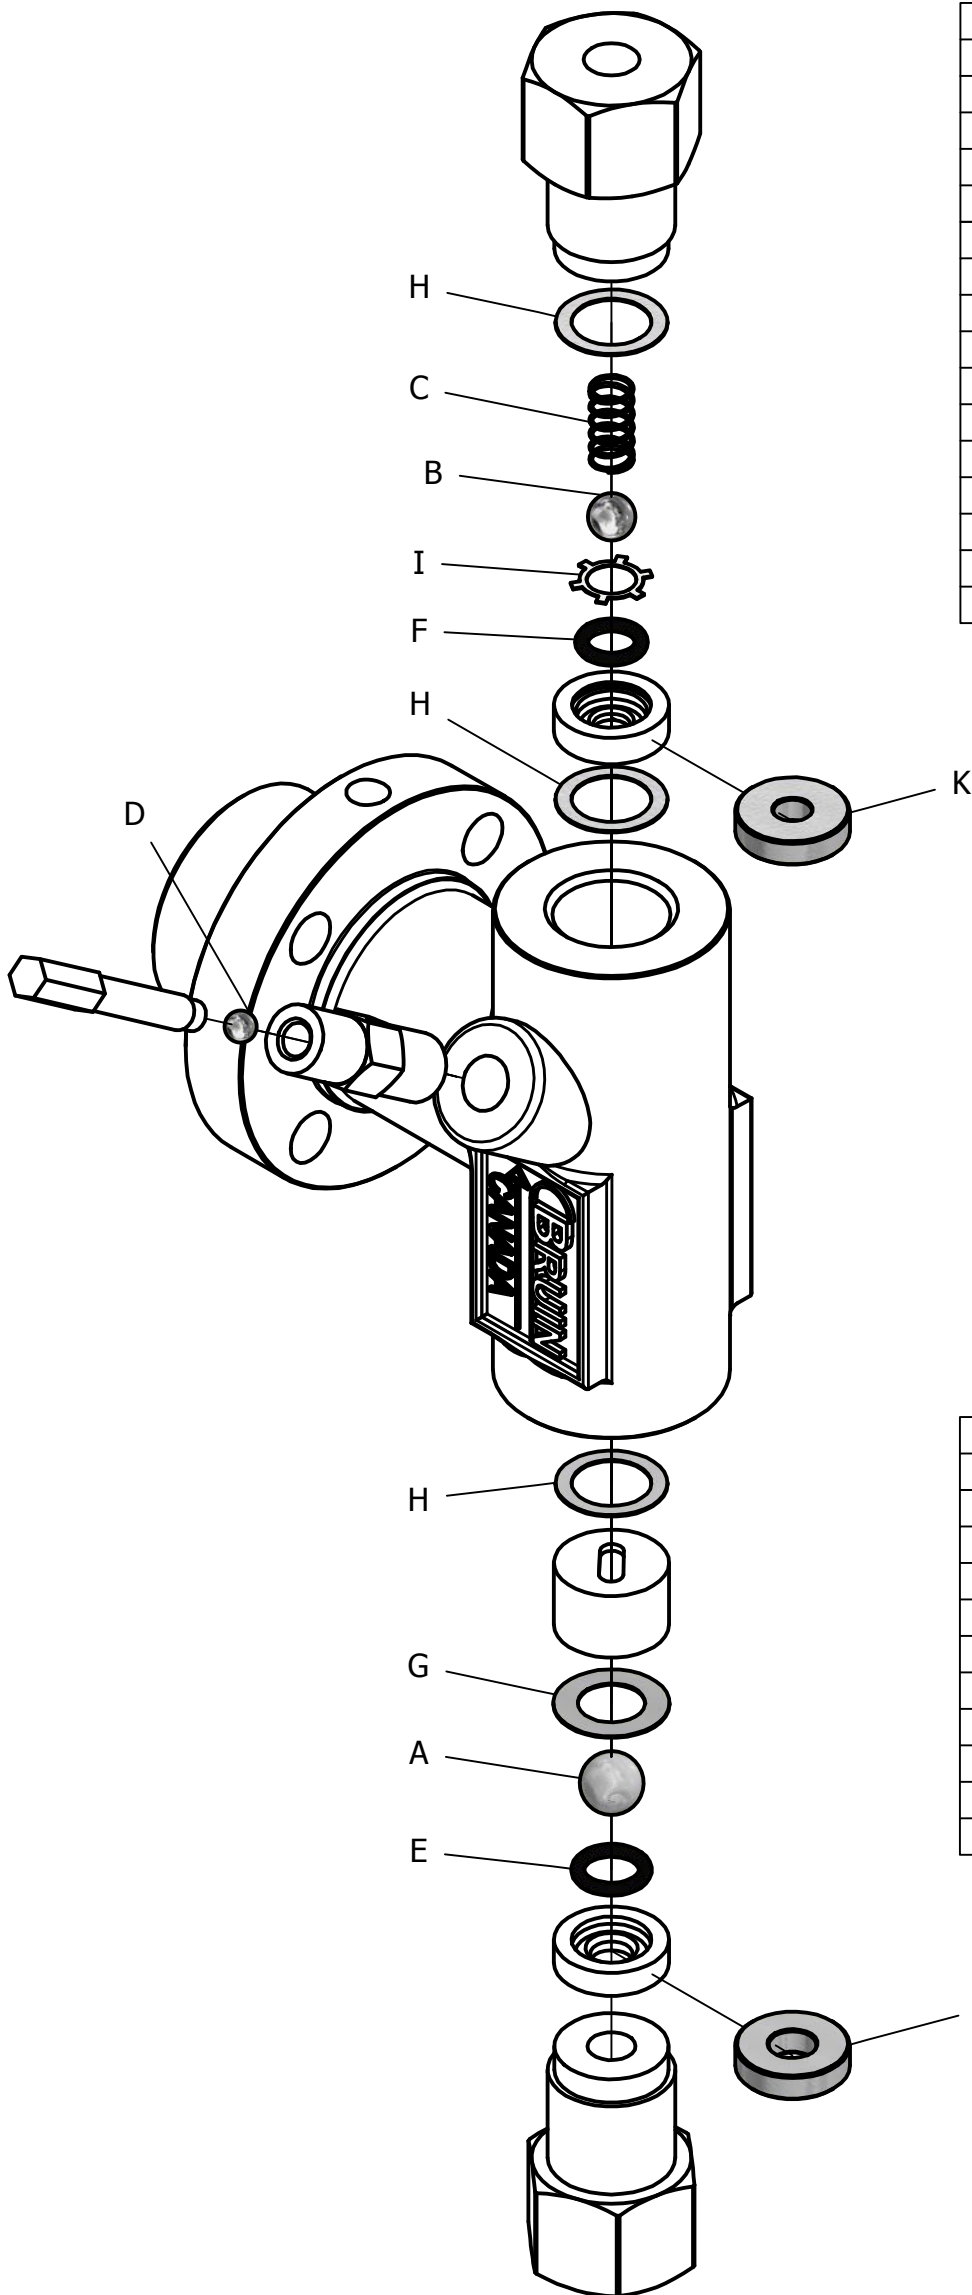

Fluid End Repair Kit BA-5000FEK-2X, 1/2" - 1 1/4"

KIT STOCK NUMBER	O-RING MATERIAL
BA-5000FEK-2	Buna N
F	Fluorosilicone
K	Bruez
T	Teflon
V	Viton

KIT CONTENTS			
ITEM	QTY	TITLE	STOCK NUMBER
A	1	BALL BEARING 1/2"	BA-0053
B	1	BALL BEARING 3/8"	BA-0054
C	1	BALL CHECK SPRING	BA-0077
D	1	BALL BEARING 1/4"	BA-0126
E	1	O-RING	BA-0612X
F	1	O-RING	BA-2097X
G	1	GASKET	BA-2338
H	3	GASKET	BA-2350
I	1	TRUARC RING	BA-3523

KIT STOCK NUMBER	SEAL MATERIAL
BA-5000FEK-2 | M	Metal to Metal

KIT CONTENTS			
ITEM	QTY	TITLE	STOCK NUMBER
A	1	BALL BEARING 1/2"	BA-0053
B	1	BALL BEARING 3/8"	BA-0054
C	1	BALL CHECK SPRING	BA-0077
D	1	BALL BEARING 1/4"	BA-0126
G	1	GASKET	BA-2338
H	3	GASKET	BA-2350
J	1	SEAT - METAL TO METAL	BA-0051
K	1	SEAT - METAL TO METAL	BA-0157

COMPATIBLE HEAD ASSEMBLIES

BR	MATERIAL	PLUNGER SIZE			
		1/2"	3/4"	1"	1 1/4"
5000	Ductile w/ SS Trim	BC-0068	BC-0335	BC-0019	BC-0048
	All Stainless Steel	BC-0139	BC-0337	BC-0137	BC-0134
1200, 3700, 4300	Ductile w/ SS Trim		BC-1888	BC-1886	
	All Stainless Steel		BC-1887	BC-1885	
2400	All Stainless Steel	BC-2162	BC-2146	BC-2147	BC-2148