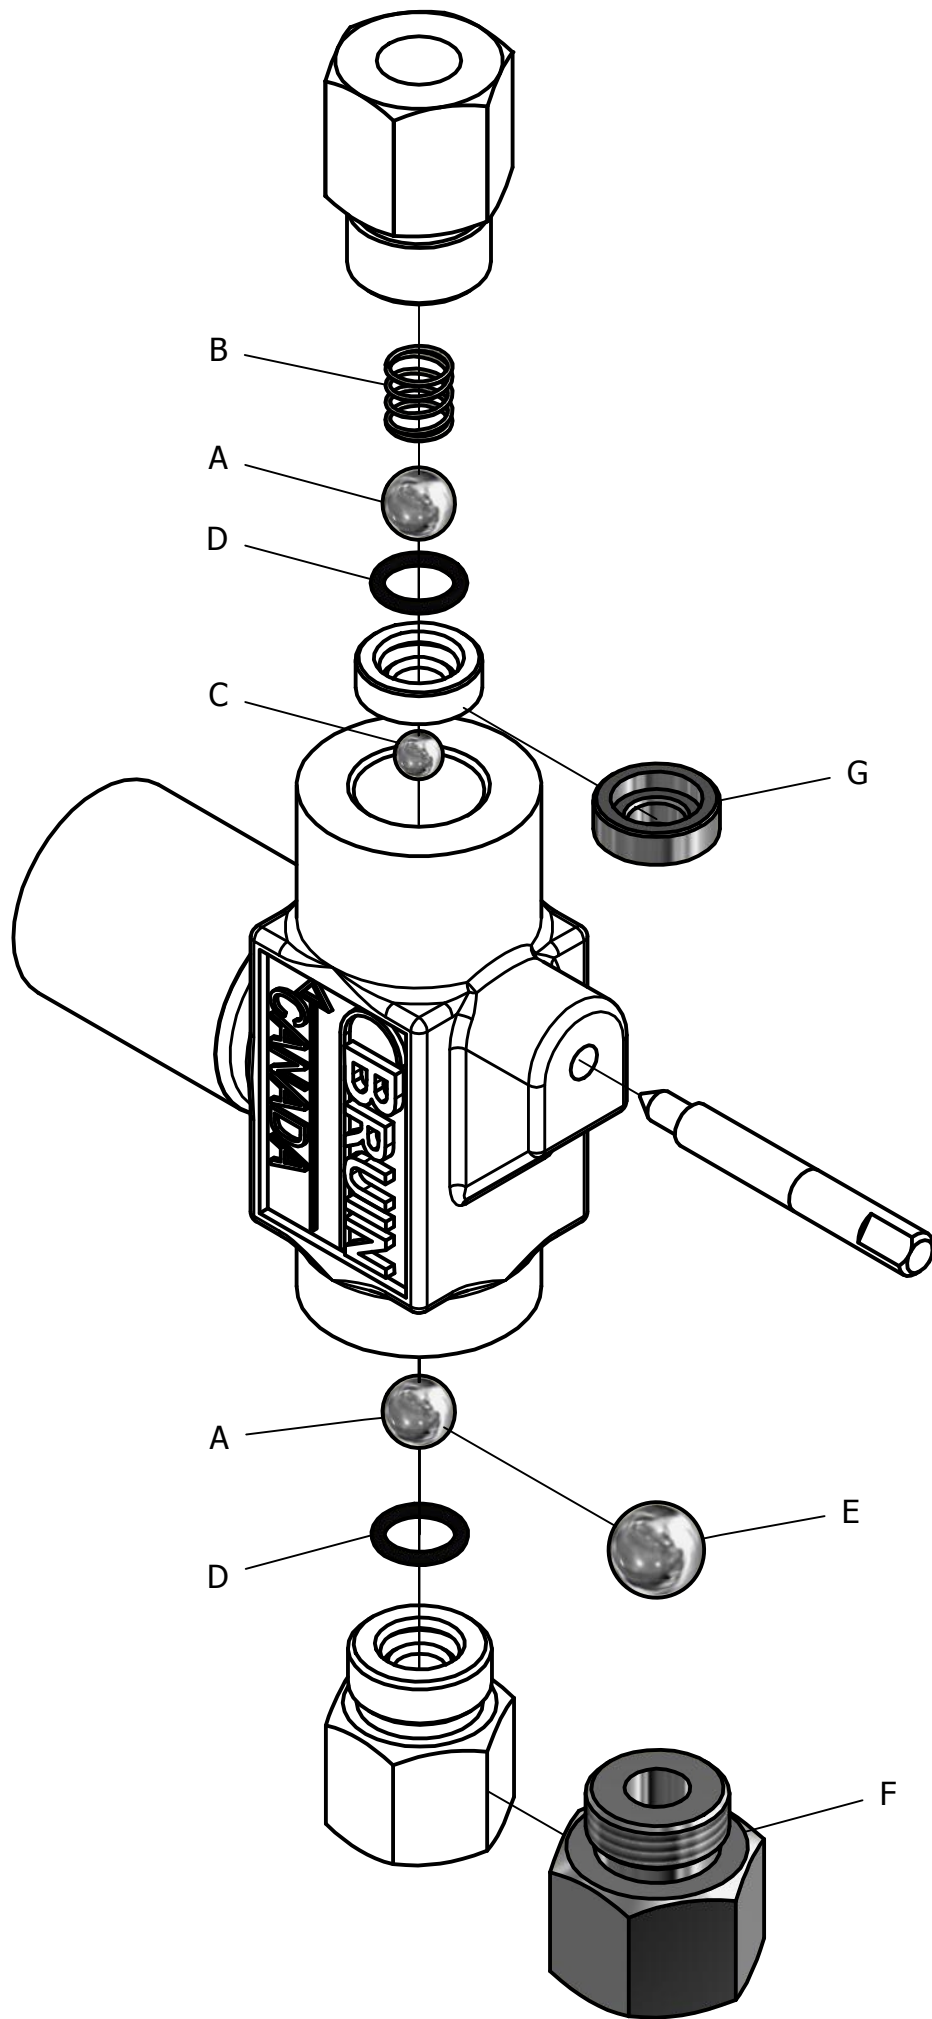

# Fluid End Repair Kit BA-5100FEK-X

KIT STOCK NUMBER	O-RING MATERIAL
BA-5100FEK-	Buna N
	F Fluorosilicone
	K Bruez
	T Teflon
	V Viton

KIT CONTENTS			
ITEM	QTY	TITLE	STOCK NUMBER
A	2	BALL BEARING 3/8"	BA-0054
B	1	BALL CHECK SPRING	BA-0077
C	1	BALL BEARING 1/4"	BA-0126
D	2	O-RING	BA-0479X

KIT STOCK NUMBER	SEAL MATERIAL
BA-5100FEK-M	Metal to Metal

KIT CONTENTS			
ITEM	QTY	TITLE	STOCK NUMBER
A	1	BALL BEARING 3/8"	BA-0054
B	1	BALL CHECK SPRING	BA-0077
C	1	BALL BEARING 1/4"	BA-0126
E	1	BALL BEARING 1/2"	BA-0053
F	1	BOTTOM SEAT BUSHING	BA-0771
G	1	SEAT - METAL TO METAL	BA-0806

## COMPATIBLE HEAD ASSEMBLIES

BR	MATERIAL	PLUNGER SIZE			
		3/16"	1/4"	3/8"	1/2"
5100	Ductile w/ SS Trim		BB-0166	BB-0203	BB-0496
	All Stainless Steel	BB-1472	BB-0755	BB-0756	BB-0732
1200, 3700, 4300	Ductile w/ SS Trim		BC-1578	BC-1579	BC-1580
	All Stainless Steel	BC-2041	BC-1582	BC-1583	BC-1584
X3	Ductile w/ SS Trim		BC-2137A	BC-2138A	BC-2139A
	All Stainless Steel	BC-2136	BC-2137	BC-2138	BC-2139

## COMPATIBLE HEAD ASSEMBLIES

BR	MATERIAL	PLUNGER SIZE			
		1/2"	3/4"	1"	1 1/4"
5000	Ductile w/ SS Trim	BC-0068	BC-0335	BC-0019	BC-0048
	All Stainless Steel	BC-0139	BC-0337	BC-0137	BC-0134
1200, 3700, 4300	Ductile w/ SS Trim		BC-1888	BC-1886	
	All Stainless Steel		BC-1887	BC-1885	
2400	All Stainless Steel	BC-2162	BC-2146	BC-2147	BC-2148