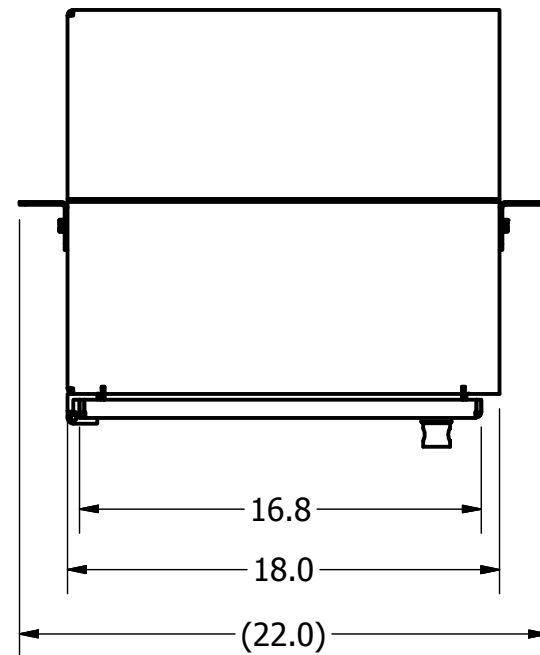

Double Battery Enclosure Dimensions (BE-0113-20E-2)

Notes:
Rating - NEMA 3R
All cutouts must be sealed by client to achieve this rating