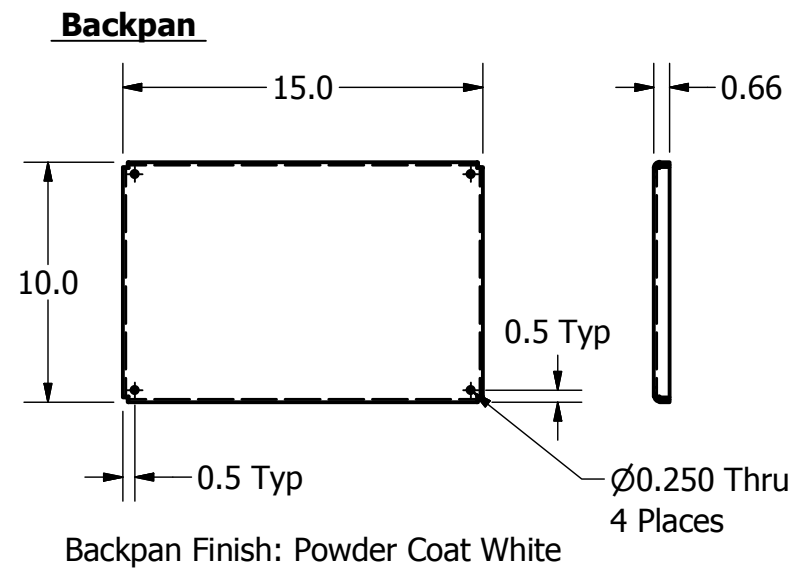

Double Battery Enclosure Dimensions (BE-0113-20E-2)

Notes:
Rating - NEMA 3R
All cutouts must be sealed by client to achieve this rating