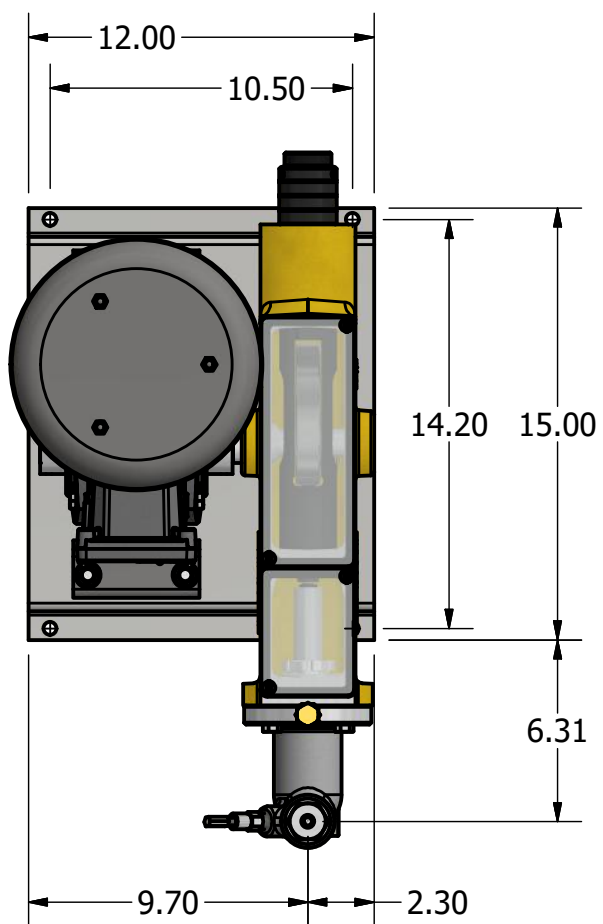

# BR2400 Single Pump w/ Motor

Estimated Weight without Motor = 100 lbs

Estimated Weight with Standard Motor = 140 lbs

Note: 4 Mounting holes sized for 5/16" bolts