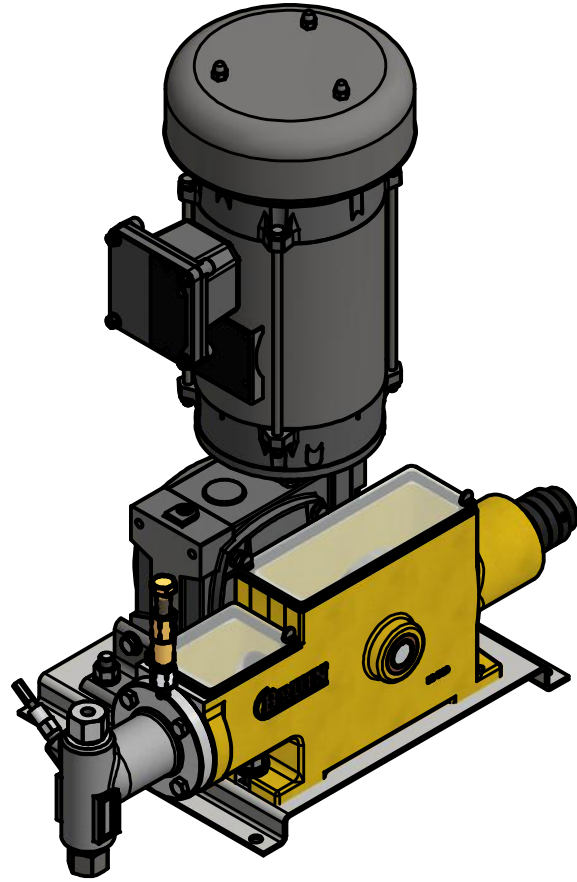

# BR2400 Single Pump w/ Motor

Estimated Weight without Motor = 100 lbs

Estimated Weight with Standard Motor = 140 lbs

Note: 4 Mounting holes sized for 5/16" bolts