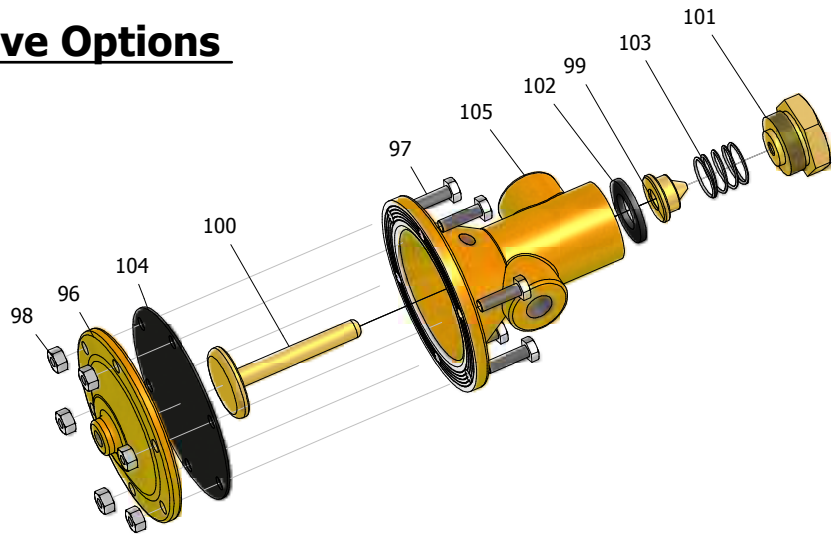

### SMC Spool Air Valve Option

The SMC Spool Valve (BB-0037SMC) can be used to replace the complete Master Valve and regulator assembly. Inlet Valve (BA-0022) and Nipple (BA-0009) remain in SMC assembly. Adaptor (BA-5000-07) is added.

### Regulator Options:

Pressure Gauge 2.5" (BA-1295)  
 Nipple (BA-4692)  
 Regulator 220 PSIG (BA-1718)  
 Regulator 250 PSIG (BA-2845)  
 Regulator 5500 PSIG (BB-0040A)

### MASTER VALVE OPTIONS

ITEM	QTY	TITLE	MATERIAL	STOCK NUMBER
96	1	HOUSING CAP	Cast Aluminum	BA-0001
97	6	HEX HEAD CAP SCREW	Carbon Steel Plated	BA-0163
98	6	HEX NUT	Carbon Steel Plated	BA-0164
99 r	1	VALVE DISC	Brass	BA-0196
o	1	VALVE DISC	Stainless Steel	BA-2625
100	1	STEM ASSEMBLY	Brass	BA-0197
o	1	STEM	Stainless Steel	BB-0769
101 r	1	UPPER VALVE SEAT	Brass	BA-0200
o	1	UPPER VALVE SEAT	Stainless Steel	BA-2624
102 r	1	LOWER VALVE SEAT	Buna N	BA-0201
103 r	1	VALVE SPRING	Stainless Steel	BA-0202
104 r	1	DIAPHRAGM	Buna N Nylon Reinforced	BA-1329
105	1	VALVE HOUSING	Cast Aluminum	BC-0003
o		OPTIONS		
r		Recommended Spare Parts		