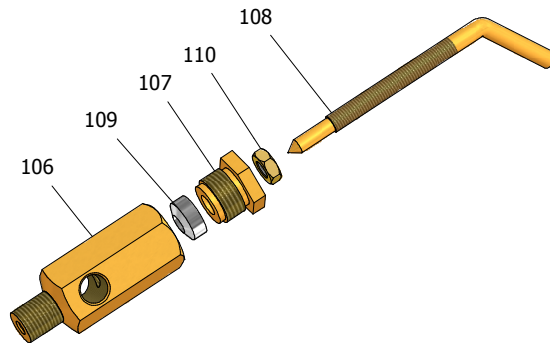

### MASTER VALVE OPTIONS

ITEM	QTY	TITLE	MATERIAL	STOCK NUMBER
96	1	HOUSING CAP	Cast Aluminum	BA-0001
97	6	HEX HEAD CAP SCREW	Carbon Steel Plated	BA-0163
98	6	HEX NUT	Carbon Steel Plated	BA-0164
99 r	1	VALVE DISC	Brass	BA-0196
o	1	VALVE DISC	Stainless Steel	BA-2625
100	1	STEM ASSEMBLY	Brass	BA-0197
o	1	STEM	Stainless Steel	BB-0769
101 r	1	UPPER VALVE SEAT	Brass	BA-0200
o	1	UPPER VALVE SEAT	Stainless Steel	BA-2624
102 r	1	LOWER VALVE SEAT	Buna N	BA-0201
103 r	1	VALVE SPRING	Stainless Steel	BA-0202
104 r	1	DIAPHRAGM	Buna N Nylon Reinforced	BA-1329
105	1	VALVE HOUSING	Cast Aluminum	BC-0003
o		OPTIONS		
r		Recommended Spare Parts		

### INLET GAS VALVE OPTIONS

ITEM	QTY	TITLE	MATERIAL	STOCK NUMBER
106	1	INLET VALVE BODY	Brass	BA-0010
o	1	INLET VALVE BODY	Stainless Steel	BA-2976
107	1	GLAND NUT	Brass	BA-0011
o	1	GLAND NUT	Stainless Steel	BA-2977
108	1	VALVE STEM	Brass	BA-0013
o	1	VALVE STEM	Stainless Steel	BA-2975
109 r	1	INLET VALVE PACKING	Graphoil	BA-0023
110	1	HEX JAM NUT	Brass	BA-0195
o	1	HEX JAM NUT	Stainless Steel	BA-2978
o		OPTIONS		
r		Recommended Spare Parts		