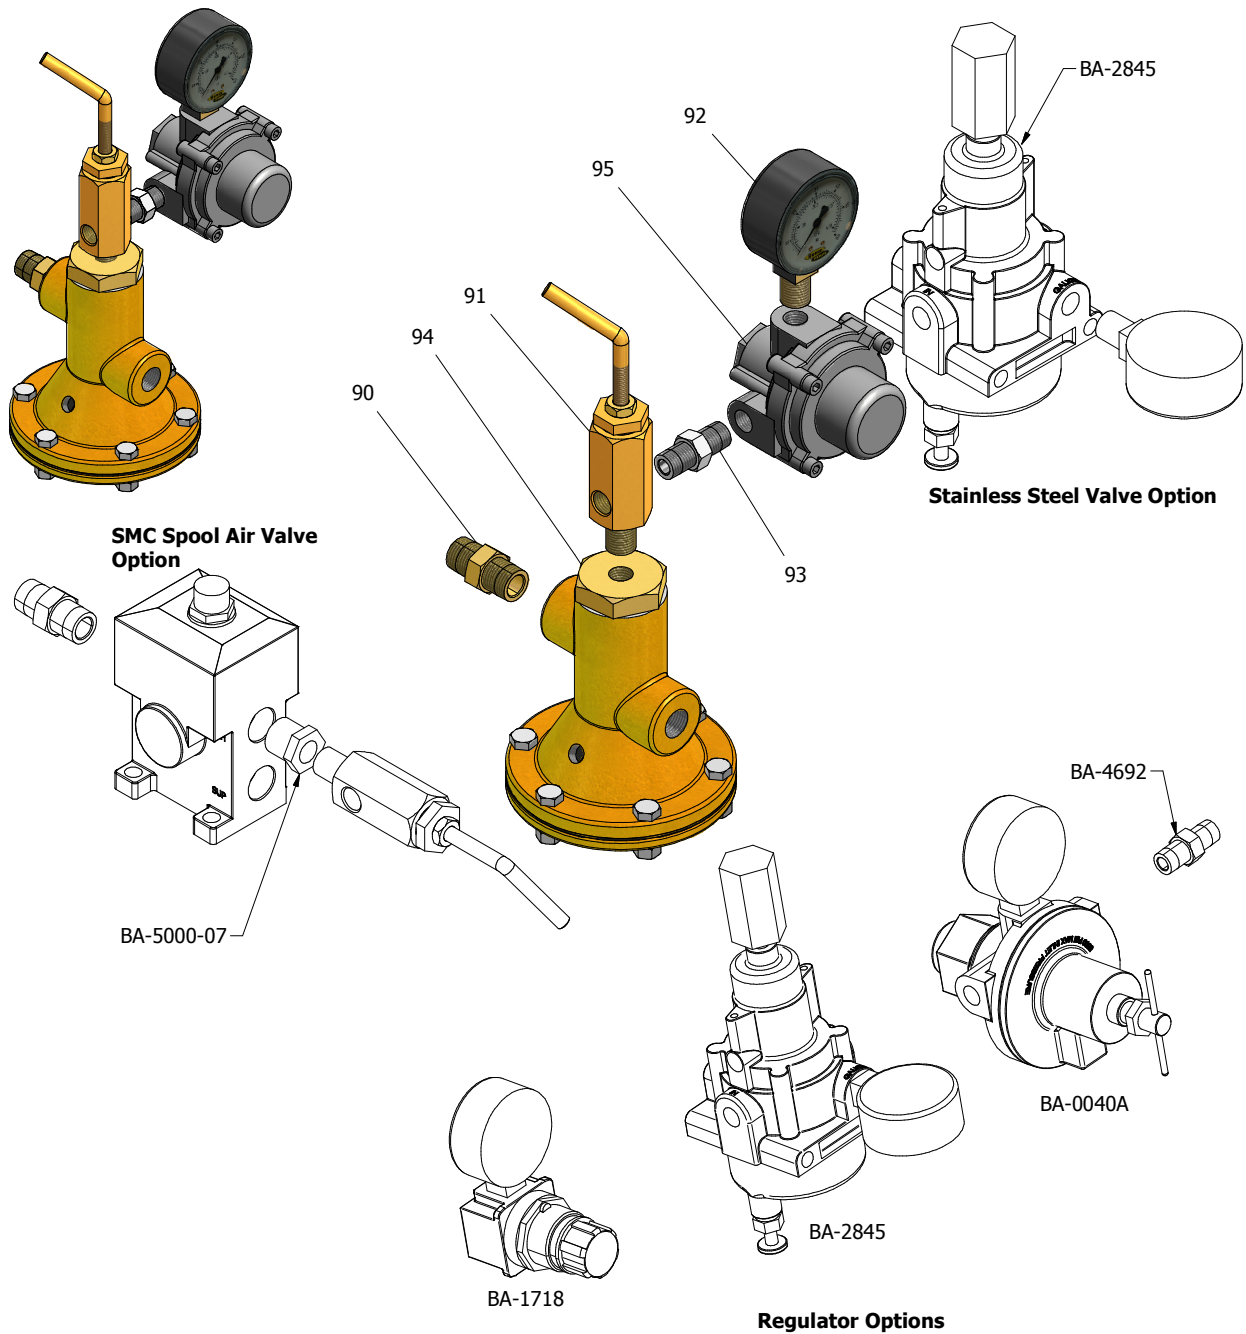

# BR5000 - Master Valve Assembly

## MASTER VALVE ASSEMBLY

ITEM	QTY	TITLE	MATERIAL	STOCK NUMBER
90	1	NIPPLE	N/A	BA-0009
91	1	INLET GAS VALVE ASSEMBLY	Brass	BA-0022
92	1	PRESSURE GAUGE 2.5"	N/A	BA-1295
93	1	NIPPLE	Carbon Steel Plated	BA-4692
94	1	MASTER VALVE ASSEMBLY	N/A	BB-0037
95	1	REGULATOR	Aluminum	BB-0040

### Stainless Steel Valve Option

Replace item 90 (BA-0009) with (BA-0009SS)  
 Replace item 91 (BA-0022) with (BA-2979)  
 Replace item 92 (BA-1295) with (BA-1295S)  
 Replace item 93 (BA-4692) with (BA-4692SS)  
 Replace item 94 (BB-0037) with (BB-0770)  
 Replace item 95 (BB-0040) with (BA-2845)

### SMC Spool Air Valve Option

The SMC Spool Valve (BB-0037SMC) can be used to replace the complete Master Valve and regulator assembly. Inlet Valve (BA-0022) and Nipple (BA-0009) remain in SMC assembly. Adaptor (BA-5000-07) is added.