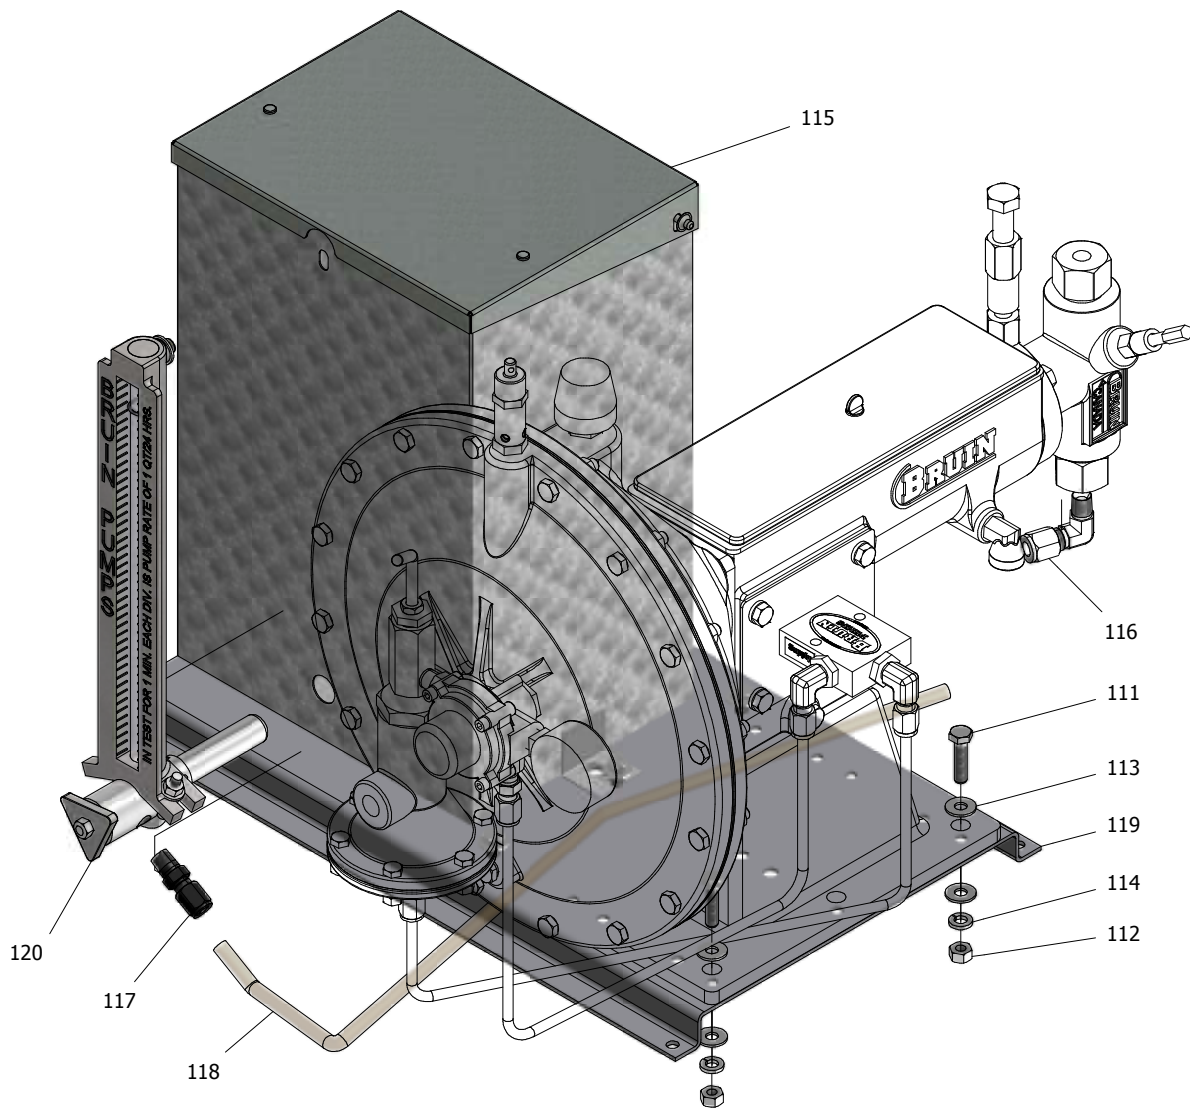

BR5000 - Tank, Gauge & Base Option

TANK, GAUGE & BASE OPTION

ITEM	QTY	TITLE	MATERIAL	STOCK NUMBER
111	5	HEX HEAD CAP SCREW	Carbon Steel Plated	BA-0142
112	5	HEX NUT 5/16-18	Carbon Steel Plated	BA-0144
113	10	FLAT WASHER	Carbon Steel Plated	BA-0167
114	5	SPLIT LOCK WASHER	Carbon Steel Plated	BA-0425
115	1	RESERVOIR 5 GALLON	Stainless Steel	BA-0664
116 *	1	MALE ELBOW	Polypropylene	BA-3116
°	1	MALE ELBOW	Carbon Steel Plated	BA-4016
117 *	1	MALE CONNECTOR	Polypropylene	BA-3118
°	1	MALE CONNECTOR	Steel	BA-5100-11
118 *	1	TUBING	Polypropylene	BA-3162
°	1	TUBING	Stainless Steel	BA-3163
119	1	BASE	Galvanized Steel	BB-0437
120	1	TANK GAUGE	N/A	BB-0871
		Gauge Repair Kit		BB-0874
*		POLYPROPYLENE OPTION		
°		STEEL OPTION		