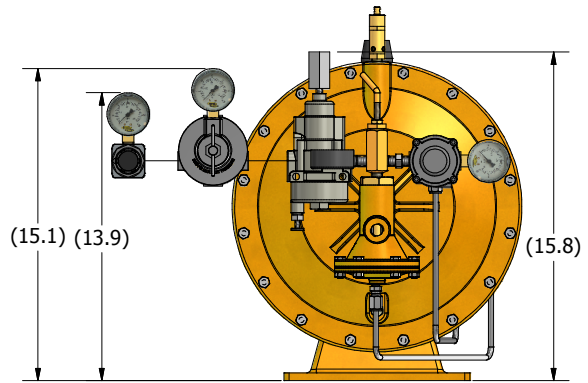

BR5000 Regulator Options

BR5000 w/Tank & Gauge Option

Estimated Weight = 96 lbs