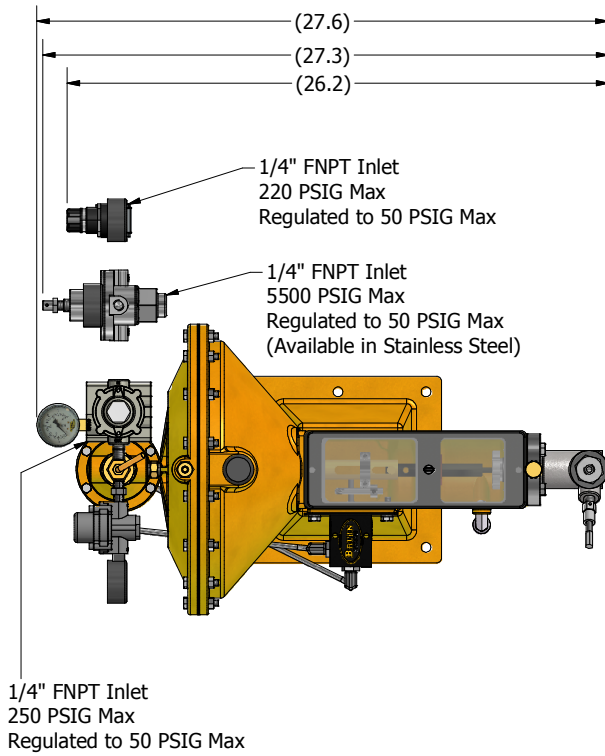

BR5000 Regulator Options

BR5000 w/Tank & Gauge Option

Estimated Weight = 96 lbs