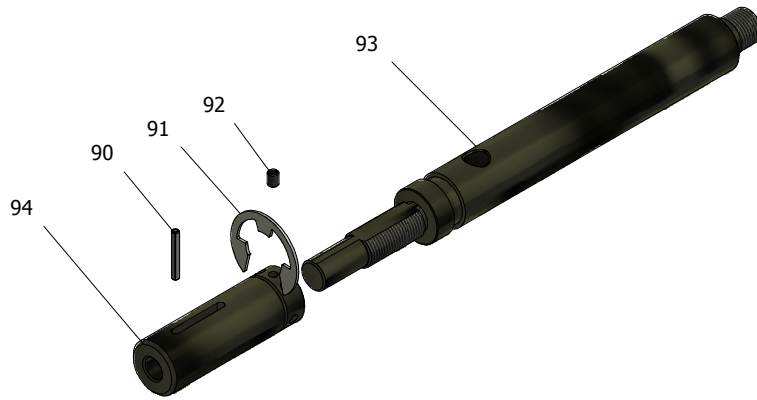

BR5100 - Adjustable Thrust Rod Option (Low Volume)

ADJUSTABLE THRUST ROD

ITEM	QTY	TITLE	MATERIAL	STOCK NUMBER
90	1	SLOTTED SPRING TENSION PIN	Carbon Steel	BA-0290A
91	1	EXTERNAL RETAINING RING	Carbon Steel Plated	BA-0290B
92	1	HEXAGON SOCKET SET SCREW	Carbon Steel Plated	BA-5000-04
93	1	THRUST ROD	Stainless Steel	BB-0444LV
94	1	ROD ADAPTER	Stainless Steel	BB-0447LV

BR5100 - Regulator Options

REGULATOR OPTIONS

ITEM	QTY	TITLE	MATERIAL	STOCK NUMBER
95	1	PRESSURE GAUGE 2.5"	N/A	BA-1295
96	1	REGULATOR 220 PSIG	N/A	BA-1718
97	1	REGULATOR 250 PSIG (NACE)	N/A	BA-2845
98	1	NIPPLE	Brass	BA-3325
99*	1	LONG NIPPLE	Brass	BA-3325-01
100	1	ADAPTOR BUSHING	Brass	BA-5000-07
101	1	REGULATOR 5500 PSIG	Brass	BB-0040A
*		Replaces item 98 when BA-2845 is used	When Micro Switch option is used	
*		Replaces item 98 & 100 for any regulator	When Pilot Valve option is used	