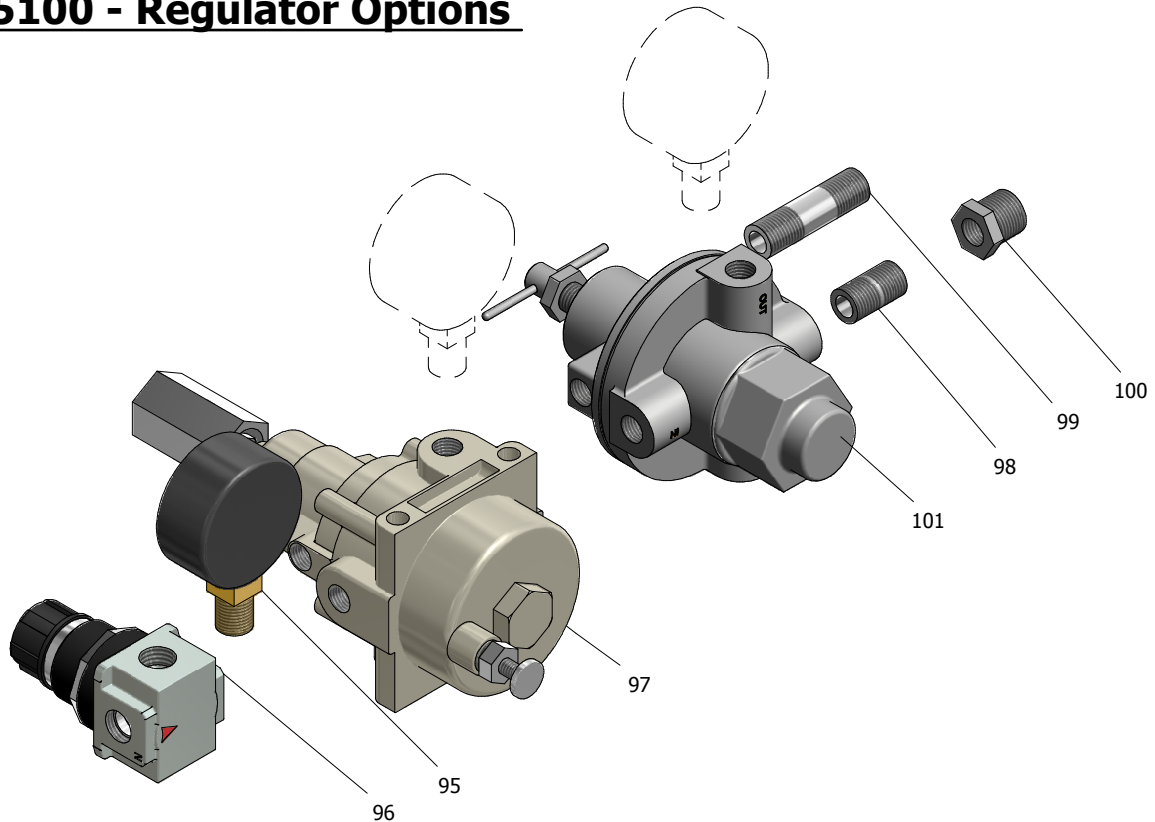

BR5100 - Adjustable Thrust Rod Option (Low Volume)

ADJUSTABLE THRUST ROD

ITEM	QTY	TITLE	MATERIAL	STOCK NUMBER
90	1	SLOTTED SPRING TENSION PIN	Carbon Steel	BA-0290A
91	1	EXTERNAL RETAINING RING	Carbon Steel Plated	BA-0290B
92	1	HEXAGON SOCKET SET SCREW	Carbon Steel Plated	BA-5000-04
93	1	THRUST ROD	Stainless Steel	BB-0444LV
94	1	ROD ADAPTER	Stainless Steel	BB-0447LV

BR5100 - Regulator Options

REGULATOR OPTIONS

ITEM	QTY	TITLE	MATERIAL	STOCK NUMBER
95	1	PRESSURE GAUGE 2.5"	N/A	BA-1295
96	1	REGULATOR 220 PSIG	N/A	BA-1718
97	1	REGULATOR 250 PSIG (NACE)	N/A	BA-2845
98	1	NIPPLE	Brass	BA-3325
99*	1	LONG NIPPLE	Brass	BA-3325-01
100	1	ADAPTOR BUSHING	Brass	BA-5000-07
101	1	REGULATOR 5500 PSIG	Brass	BB-0040A
*		Replaces item 98 when BA-2845 is used	When Micro Switch option is used	
*		Replaces item 98 & 100 for any regulator	When Pilot Valve option is used	