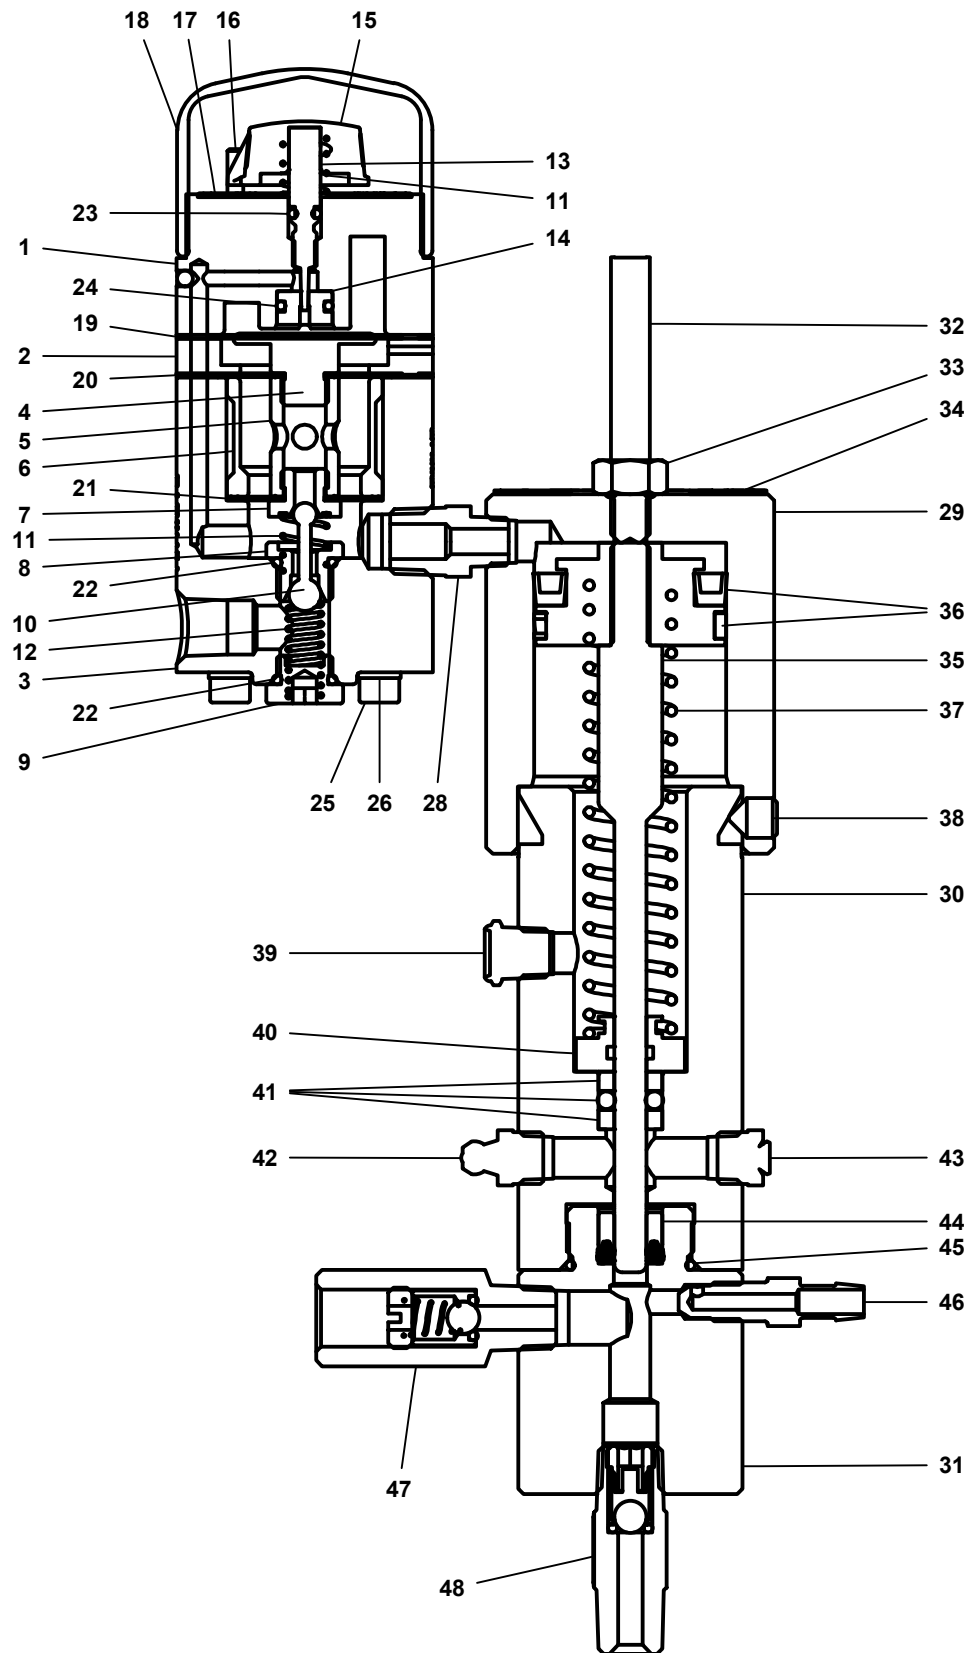

# BR6000 1/4" Plunger Pump Assembly

PARTS LIST				
ITEM	STOCK NUMBER	TITLE	MATERIAL	ITEM QTY
1	BE-0011	UPPER CONTROLLER BODY	Stainless Steel	1
2	BE-0012	VALVE BODY SPACER	Stainless Steel	1
3	BE-0010	CONTROLLER BODY	Stainless Steel	1
4	BE-0015	TOP DIAPHRAGM STOP	Stainless Steel	1
5	BE-0014	SPACER	Stainless Steel	1
6	BE-0013	SPOOL	Stainless Steel	1
7	BE-0016	UPPER SEAT	Stainless Steel	1
8	BE-0017	LOWER SEAT	Stainless Steel	1
9	BE-0018	BOTTOM PLUG	Stainless Steel	1
10	BE-0019	PILOT PLUG	Stainless Steel	1
11	BE-0022	UPPER SPRING	Stainless Steel	2
12	BE-0023	LOWER SPRING	Stainless Steel	1
13	BE-0020	VALVE STEM	Stainless Steel	1
14	BE-0021	VALVE SEAT	Stainless Steel	1
15	BE-0029	STROKE RATE KNOB	ABS Plastic	1
16	BE-0049	KNOB LIMIT PIN	Stainless Steel	1
17	BE-0064	STROKE RATE LABEL	Aluminum	1
18	BE-0028	PROTECTIVE CAP	Vinyl - Black	1
19	BE-0025	UPPER DIAPHRAGM	Buna N Nylon Reinforced	1
20	BE-0026	MIDDLE DIAPHRAGM	Buna N Nylon Reinforced	1
21	BE-0027	LOWER DIAPHRAGM	Buna N Nylon Reinforced	1
22	BA-0479	O-RING	Buna N	2
23	BE-0024	VALVE STEM O-RING	Buna N	1
24	BA-6709	PORT & VALVE O-RING	Buna N	1
25	BE-0051	SOCKET HEAD CAP SCREW	Stainless Steel	4
26	BE-0052	LOCKWASHER	Stainless Steel	4
27	BE-0113-11C	1/4" NPT SOCKET PLUG	Stainless Steel	1
28	BE-0063	HEX REDUCING NIPPLE	Stainless Steel	1
29	BE-0030	MOTOR CYLINDER	Stainless Steel	1
30	BE-0035	BODY - 1/4"	Stainless Steel	1
31	BE-0031	FLUID CYLINDER - 1/4"	Stainless Steel	1
32	BE-0033	STROKE ADJUSTOR	Stainless Steel	1
33	BE-0034	STROKE ADJUSTOR LOCK NUT	Stainless Steel	1
34	BE-0065	PUMP LABEL	Aluminum	1
35	BE-0037	PLUNGER ASSEMBLY - 1/4"	Stainless Steel	1
36	BE-0058-K	PISTON SEAL KIT		1
37	BE-0047	PISTON SPRING	Stainless Steel	1
38	BE-0060	SETSCREW	Stainless Steel	3
39	BE-0061	VENT/MUFFLER		1
40	BE-0046	TOP SEAL SPRING SPACER	Delrin	1
41	BE-0056-CK	O-RING PLUNGER SEAL KIT - 1/4"		1
42	BE-0066	GREASE NIPPLE	Stainless Steel	1
43	BE-0067	GREASE RELIEF FITTING	Carbon Steel Plated	1
44	BE-0057	HOUSING SEAL - SPRING ENERGIZED - 1/4"	Teflon Graphite	1
45	BE-0054	FLUID CYLINDER SEAL	Buna N	1
46	BE-0039	BLEEDER PLUG	Stainless Steel	1
47	BE-0076T	1/4" DISCHARGE CHECK VALVE	Stainless Steel	1
48	BE-0077T	1/4" SUCTION CHECK VALVE	Stainless Steel	1
	BR-6CV1	CONTROLLER ASSEMBLY	Contains items 1 thru 28	