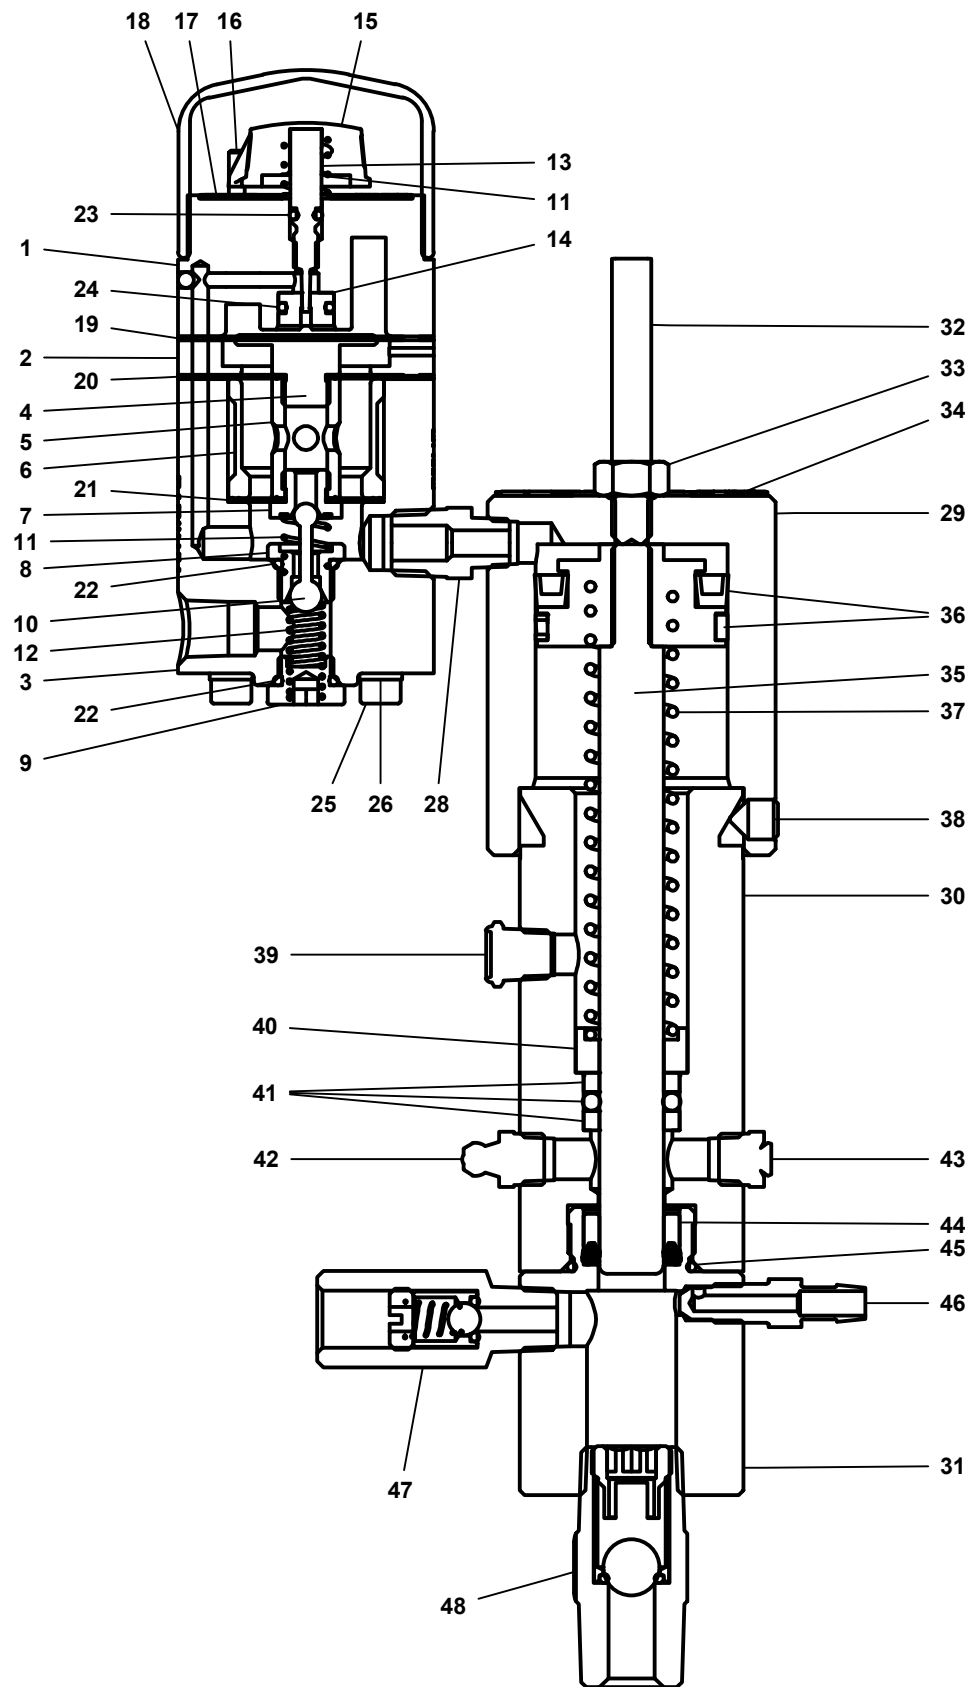

BR6000 1/2" Plunger Pump Assembly

Note: Item 27 not shown

PARTS LIST				
ITEM	STOCK NUMBER	TITLE	MATERIAL	ITEM QTY
1	BE-0011	UPPER CONTROLLER BODY	Stainless Steel	1
2	BE-0012	VALVE BODY SPACER	Stainless Steel	1
3	BE-0010	CONTROLLER BODY	Stainless Steel	1
4	BE-0015	TOP DIAPHRAGM STOP	Stainless Steel	1
5	BE-0014	SPACER	Stainless Steel	1
6	BE-0013	SPOOL	Stainless Steel	1
7	BE-0016	UPPER SEAT	Stainless Steel	1
8	BE-0017	LOWER SEAT	Stainless Steel	1
9	BE-0018	BOTTOM PLUG	Stainless Steel	1
10	BE-0019	PILOT PLUG	Stainless Steel	1
11	BE-0022	UPPER SPRING	Stainless Steel	2
12	BE-0023	LOWER SPRING	Stainless Steel	1
13	BE-0020	VALVE STEM	Stainless Steel	1
14	BE-0021	VALVE SEAT	Stainless Steel	1
15	BE-0029	STROKE RATE KNOB	ABS Plastic	1
16	BE-0049	KNOB LIMIT PIN	Stainless Steel	1
17	BE-0064	STROKE RATE LABEL	Aluminum	1
18	BE-0028	PROTECTIVE CAP	Vinyl - Black	1
19	BE-0025	UPPER DIAPHRAGM	Buna N Nylon Reinforced	1
20	BE-0026	MIDDLE DIAPHRAGM	Buna N Nylon Reinforced	1
21	BE-0027	LOWER DIAPHRAGM	Buna N Nylon Reinforced	1
22	BA-0479	O-RING	Buna N	2
23	BE-0024	VALVE STEM O-RING	Buna N	1
24	BA-6709	PORT & VALVE O-RING	Buna N	1
25	BE-0051	SOCKET HEAD CAP SCREW	Stainless Steel	4
26	BE-0052	LOCKWASHER	Stainless Steel	4
27	BE-0113-11C	1/4" NPT SOCKET PLUG	Stainless Steel	1
28	BE-0063	HEX REDUCING NIPPLE	Stainless Steel	1
29	BE-0030	MOTOR CYLINDER	Stainless Steel	1
30	BE-0073	BODY - 1/2"	Stainless Steel	1
31	BE-0032	FLUID CYLINDER - 1/2"	Stainless Steel	1
32	BE-0033	STROKE ADJUSTOR	Stainless Steel	1
33	BE-0034	STROKE ADJUSTOR LOCK NUT	Stainless Steel	1
34	BE-0065	PUMP LABEL	Aluminum	1
35	BE-0038	PLUNGER ASSEMBLY - 1/2"	Stainless Steel	1
36	BE-0058-K	PISTON SEAL KIT		1
37	BE-0047	PISTON SPRING	Stainless Steel	1
38	BE-0060	SETSCREW	Stainless Steel	3
39	BE-0061	VENT/MUFFLER		1
40	BE-0074	TOP SEAL SPRING SPACER - 1/2"	Delrin	1
41	BE-0075-CK	O-RING PLUNGER SEAL KIT - 1/2"		1
42	BE-0066	GREASE NIPPLE	Stainless Steel	1
43	BE-0067	GREASE RELIEF FITTING	Carbon Steel Plated	1
44	BE-0068	HOUSING SEAL - SPRING ENERGIZED - 1/2"	Buna N	1
45	BE-0054	FLUID CYLINDER SEAL	Buna N	1
46	BE-0039	BLEEDER PLUG	Stainless Steel	1
47	BE-0076T	1/4" DISCHARGE CHECK VALVE	Stainless Steel	1
48	BE-0078T	1/2" SUCTION CHECK VALVE	Stainless Steel	1
	BR-6CV1	CONTROLLER ASSEMBLY	Contains items 1 thru 28	