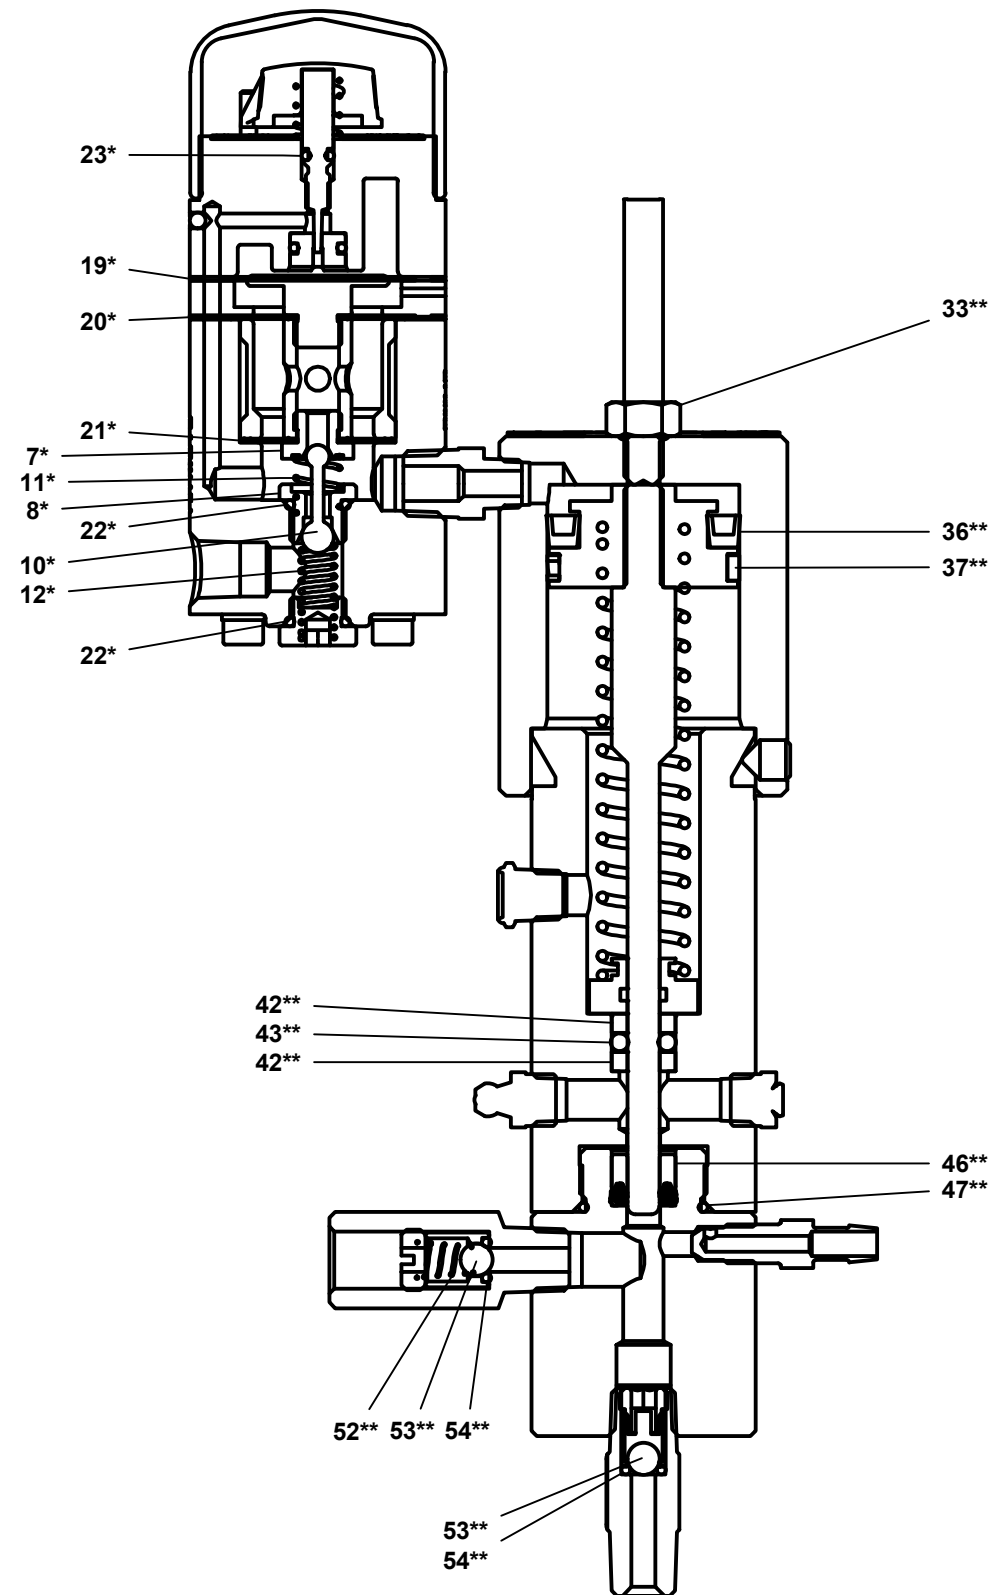

BR6000 Pump Repair Kits

PARTS LIST				
ITEM	STOCK NUMBER	TITLE	MATERIAL	ITEM QTY
*	BR-6CV1-SK	CONTROLLER SOFT KIT		
7*	BE-0016	UPPER SEAT	Stainless Steel	1
8*	BE-0017	LOWER SEAT	Stainless Steel	1
10*	BE-0019	PILOT PLUG	Stainless Steel	1
11*	BE-0022	UPPER SPRING	Stainless Steel	2
12*	BE-0023	LOWER SPRING	Stainless Steel	1
19*	BE-0025	UPPER DIAPHRAGM	Buna N Nylon Reinforced	1
20*	BE-0026	MIDDLE DIAPHRAGM	Buna N Nylon Reinforced	1
21*	BE-0027	LOWER DIAPHRAGM	Buna N Nylon Reinforced	1
22*	BA-0479	O-RING	Buna N	2
23*	BE-0024	VALVE STEM O-RING	Buna N	1
**	BR-6011-SK	1/4" PLUNGER PUMP SOFT KIT		
33**	BE-0034	STROKE ADJUSTOR LOCK NUT	Stainless Steel	1
36**	BE-0058	PISTON SEAL	Buna N	1
37**	BE-0059	WEAR RING	Teflon	1
42**	BE-0056-C	BACKUP RING - FLUID CYLINDER & BODY	Delrin	2
43**	BE-0056	PLUNGER SEAL - 1/4"	Buna N	1
46**	BE-0057	HOUSING SEAL - SPRING ENERGIZED - 1/4"	Teflon Graphite	1
47**	BE-0054	FLUID CYLINDER SEAL	Buna N	1
52**	BE-0048	DISCHARGE CHECK VALVE SPRING	Stainless Steel	1
53**	BA-0126	BALL BEARING 1/4" - DISCHARGE	Stainless Steel	2
54**	BE-0053T	CHECK VALVE SEAL - DISCHARGE	Teflon	2
**	BR-6015-SK	1/2" PLUNGER PUMP SOFT KIT		
33**	BE-0034	STROKE ADJUSTOR LOCK NUT	Stainless Steel	1
36**	BE-0058	PISTON SEAL	Buna N	1
37**	BE-0059	WEAR RING	Teflon	1
42**	BE-0075-C	BACKUP RING - FLUID CYLINDER & BODY	Delrin	2
43**	BE-0075	PLUNGER SEAL - 1/2"	Buna N	1
46**	BE-0068	HOUSING SEAL - SPRING ENERGIZED - 1/2"	Teflon Graphite	1
47**	BE-0054	FLUID CYLINDER SEAL	Buna N	1
52**	BE-0048	DISCHARGE CHECK VALVE SPRING	Stainless Steel	1
53**	BA-0126	BALL BEARING 1/4" - DISCHARGE	Stainless Steel	1
	BE-0072	BALL BEARING 7/16" - SUCTION	Stainless Steel	1
54**	BE-0053T	CHECK VALVE SEAL - DISCHARGE	Teflon	1
	BA-0479T	CHECK VALVE SEAL - SUCTION	Teflon	1
	BR-6011-CK	1/4" PLUNGER CHECK VALVE SOFT KIT		
52**	BE-0048	DISCHARGE CHECK VALVE SPRING	Stainless Steel	1
53**	BA-0126	BALL BEARING 1/4" - DISCHARGE	Stainless Steel	2
54**	BE-0053T	CHECK VALVE SEAL - DISCHARGE	Teflon	2
	BR-6015-CK	1/2" PLUNGER CHECK VALVE SOFT KIT		
52**	BE-0048	DISCHARGE CHECK VALVE SPRING	Stainless Steel	1
53**	BA-0126	BALL BEARING 1/4" - DISCHARGE	Stainless Steel	1
	BE-0072	BALL BEARING 7/16" - SUCTION	Stainless Steel	1
54**	BE-0053T	CHECK VALVE SEAL - DISCHARGE	Teflon	1
	BA-0479T	CHECK VALVE SEAL - SUCTION	Teflon	1