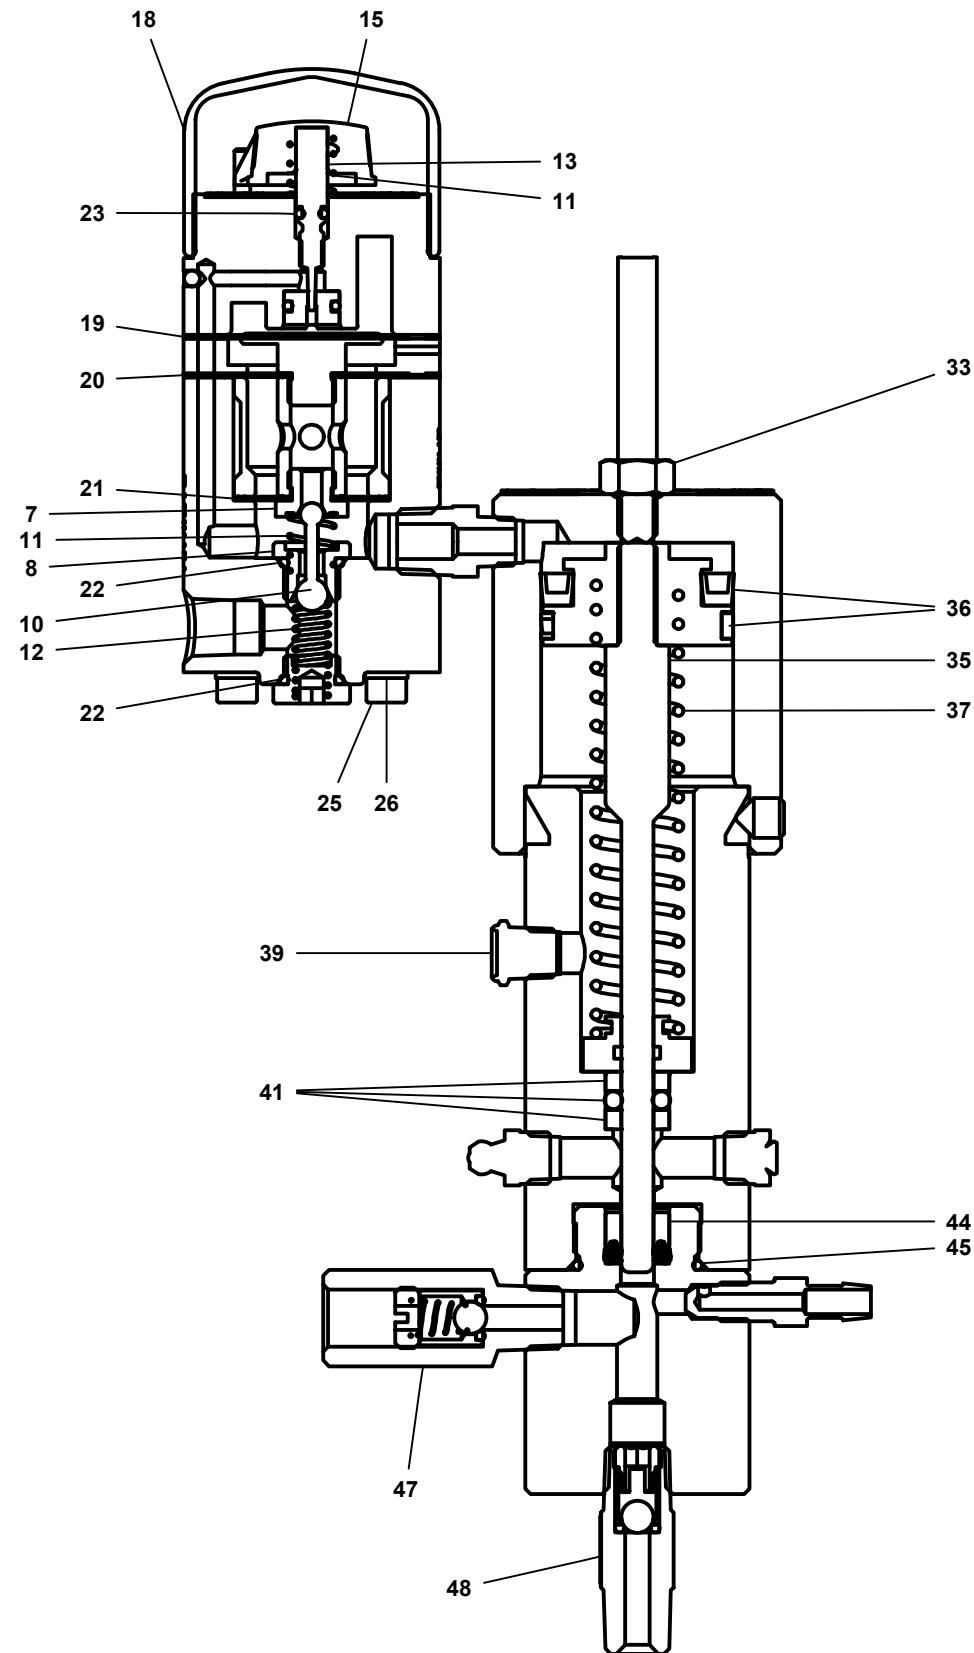

# BR6011 Pump Repair Kits

PARTS LIST				
ITEM	STOCK NUMBER	TITLE	MATERIAL	ITEM QTY
	<b>BR-6CV1-SK</b>	<b>CONTROLLER SOFT KIT</b>		
7	BE-0016	UPPER SEAT	Stainless Steel	1
8	BE-0017	LOWER SEAT	Stainless Steel	1
10	BE-0019	PILOT PLUG	Stainless Steel	1
11	BE-0022	UPPER SPRING	Stainless Steel	2
12	BE-0023	LOWER SPRING	Stainless Steel	1
15	BE-0029	STROKE RATE KNOB	ABS Plastic	1
18	BE-0028	PROTECTIVE CAP	Vinyl - Black	1
19	BE-0025	UPPER DIAPHRAGM	Buna N Nylon Reinforced	1
20	BE-0026	MIDDLE DIAPHRAGM	Buna N Nylon Reinforced	1
21	BE-0027	LOWER DIAPHRAGM	Buna N Nylon Reinforced	1
22	BA-0479	O-RING	Buna N	2
23	BE-0024	VALVE STEM O-RING	Buna N	1
25	BE-0051	SOCKET HEAD CAP SCREW	Stainless Steel	4
26	BE-0052	LOCKWASHER	Stainless Steel	4
	<b>BR-6011-241SK</b>	<b>1/4" PLUNGER PUMP SOFT KIT</b>		
33	BE-0034	STROKE ADJUSTOR LOCK NUT	Stainless Steel	1
36	BE-0058-K	PISTON SEAL KIT		1
37	BE-0047	PISTON SPRING	Stainless Steel	1
39	BE-0061	VENT/MUFFLER		1
41	BE-0056-CK	O-RING PLUNGER SEAL KIT - 1/4"		1
44	BE-0057	HOUSING SEAL - SPRING ENERGIZED - 1/4"	Teflon Graphite	1
45	BE-0054	FLUID CYLINDER SEAL	Buna N	1
	<b>BR-6011LP-2412MK</b>	<b>COMPLETE MASTER KIT 1/4" PUMP &amp; CONTROLLER</b>		
7	BE-0016	UPPER SEAT	Stainless Steel	1
8	BE-0017	LOWER SEAT	Stainless Steel	1
10	BE-0019	PILOT PLUG	Stainless Steel	1
11	BE-0022	UPPER SPRING	Stainless Steel	2
12	BE-0023	LOWER SPRING	Stainless Steel	1
13	BE-0020	VALVE STEM	Stainless Steel	1
15	BE-0029	STROKE RATE KNOB	ABS Plastic	1
18	BE-0028	PROTECTIVE CAP	Vinyl - Black	1
19	BE-0025	UPPER DIAPHRAGM	Buna N Nylon Reinforced	1
20	BE-0026	MIDDLE DIAPHRAGM	Buna N Nylon Reinforced	1
21	BE-0027	LOWER DIAPHRAGM	Buna N Nylon Reinforced	1
22	BA-0479	O-RING	Buna N	2
23	BE-0024	VALVE STEM O-RING	Buna N	1
25	BE-0051	SOCKET HEAD CAP SCREW	Stainless Steel	4
26	BE-0052	LOCKWASHER	Stainless Steel	4
33	BE-0034	STROKE ADJUSTOR LOCK NUT	Stainless Steel	1
35	BE-0037	PLUNGER ASSEMBLY - 1/4"	Stainless Steel	1
36	BE-0058-K	PISTON SEAL KIT		1
37	BE-0047	PISTON SPRING	Stainless Steel	1
39	BE-0061	VENT/MUFFLER		1
41	BE-0056-CK	O-RING PLUNGER SEAL KIT - 1/4"		1
44	BE-0057	HOUSING SEAL - SPRING ENERGIZED - 1/4"	Teflon Graphite	1
45	BE-0054	FLUID CYLINDER SEAL	Buna N	1
47	BE-0076T	DISCHARGE CHECK VALVE 1/4"	Stainless Steel	1
48	BE-0077T	SUCTION CHECK VALVE 1/4"	Stainless Steel	1