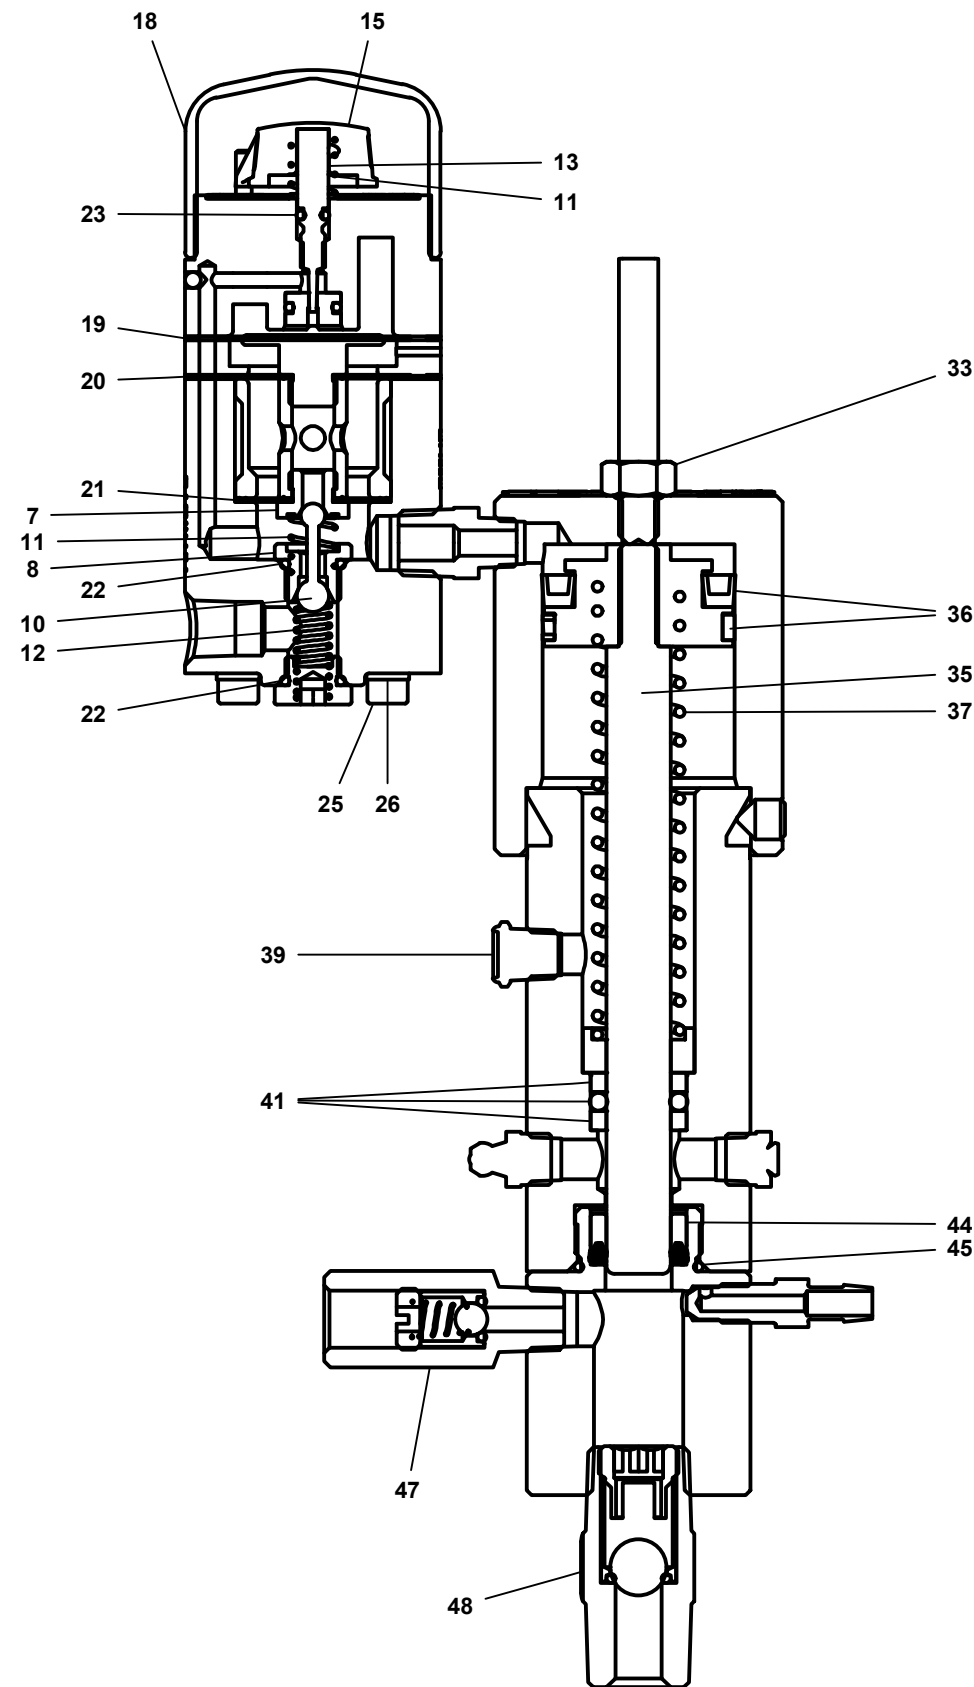

BR6015 Pump Repair Kits

PARTS LIST				
ITEM	STOCK NUMBER	TITLE	MATERIAL	ITEM QTY
	BR-6CV1-SK	CONTROLLER SOFT KIT		
7	BE-0016	UPPER SEAT	Stainless Steel	1
8	BE-0017	LOWER SEAT	Stainless Steel	1
10	BE-0019	PILOT PLUG	Stainless Steel	1
11	BE-0022	UPPER SPRING	Stainless Steel	2
12	BE-0023	LOWER SPRING	Stainless Steel	1
15	BE-0029	STROKE RATE KNOB	ABS Plastic	1
18	BE-0028	PROTECTIVE CAP	Vinyl - Black	1
19	BE-0025	UPPER DIAPHRAGM	Buna N Nylon Reinforced	1
20	BE-0026	MIDDLE DIAPHRAGM	Buna N Nylon Reinforced	1
21	BE-0027	LOWER DIAPHRAGM	Buna N Nylon Reinforced	1
22	BA-0479	O-RING	Buna N	2
23	BE-0024	VALVE STEM O-RING	Buna N	1
25	BE-0051	SOCKET HEAD CAP SCREW	Stainless Steel	4
26	BE-0052	LOCKWASHER	Stainless Steel	4
	BR-6015-241SK	1/2" PLUNGER PUMP SOFT KIT		
33	BE-0034	STROKE ADJUSTOR LOCK NUT	Stainless Steel	1
36	BE-0058-K	PISTON SEAL KIT		1
37	BE-0047	PISTON SPRING	Stainless Steel	1
39	BE-0061	VENT/MUFFLER		1
41	BE-0075-CK	O-RING PLUNGER SEAL KIT - 1/2"		1
44	BE-0068	HOUSING SEAL - SPRING ENERGIZED - 1/2"	Buna N 70 Durometer	1
45	BE-0054	FLUID CYLINDER SEAL	Buna N	1
	BR-6015LP-2412MK	COMPLETE MASTER KIT 1/2" PUMP & CONTROLLER		
7	BE-0016	UPPER SEAT	Stainless Steel	1
8	BE-0017	LOWER SEAT	Stainless Steel	1
10	BE-0019	PILOT PLUG	Stainless Steel	1
11	BE-0022	UPPER SPRING	Stainless Steel	2
12	BE-0023	LOWER SPRING	Stainless Steel	1
13	BE-0020	VALVE STEM	Stainless Steel	1
15	BE-0029	STROKE RATE KNOB	ABS Plastic	1
18	BE-0028	PROTECTIVE CAP	Vinyl - Black	1
19	BE-0025	UPPER DIAPHRAGM	Buna N Nylon Reinforced	1
20	BE-0026	MIDDLE DIAPHRAGM	Buna N Nylon Reinforced	1
21	BE-0027	LOWER DIAPHRAGM	Buna N Nylon Reinforced	1
22	BA-0479	O-RING	Buna N	2
23	BE-0024	VALVE STEM O-RING	Buna N	1
25	BE-0051	SOCKET HEAD CAP SCREW	Stainless Steel	4
26	BE-0052	LOCKWASHER	Stainless Steel	4
33	BE-0034	STROKE ADJUSTOR LOCK NUT	Stainless Steel	1
35	BE-0038	PLUNGER ASSEMBLY - 1/2"	Stainless Steel	1
36	BE-0058-K	PISTON SEAL KIT		1
37	BE-0047	PISTON SPRING	Stainless Steel	1
39	BE-0061	VENT/MUFFLER		1
41	BE-0075-CK	O-RING PLUNGER SEAL KIT - 1/2"		1
44	BE-0068	HOUSING SEAL - SPRING ENERGIZED - 1/2"	Buna N 70 Durometer	1
45	BE-0054	FLUID CYLINDER SEAL	Buna N	1
47	BE-0076T	DISCHARGE CHECK VALVE 1/4"	Stainless Steel	1
48	BE-0078T	SUCTION CHECK VALVE 1/2"	Stainless Steel	1