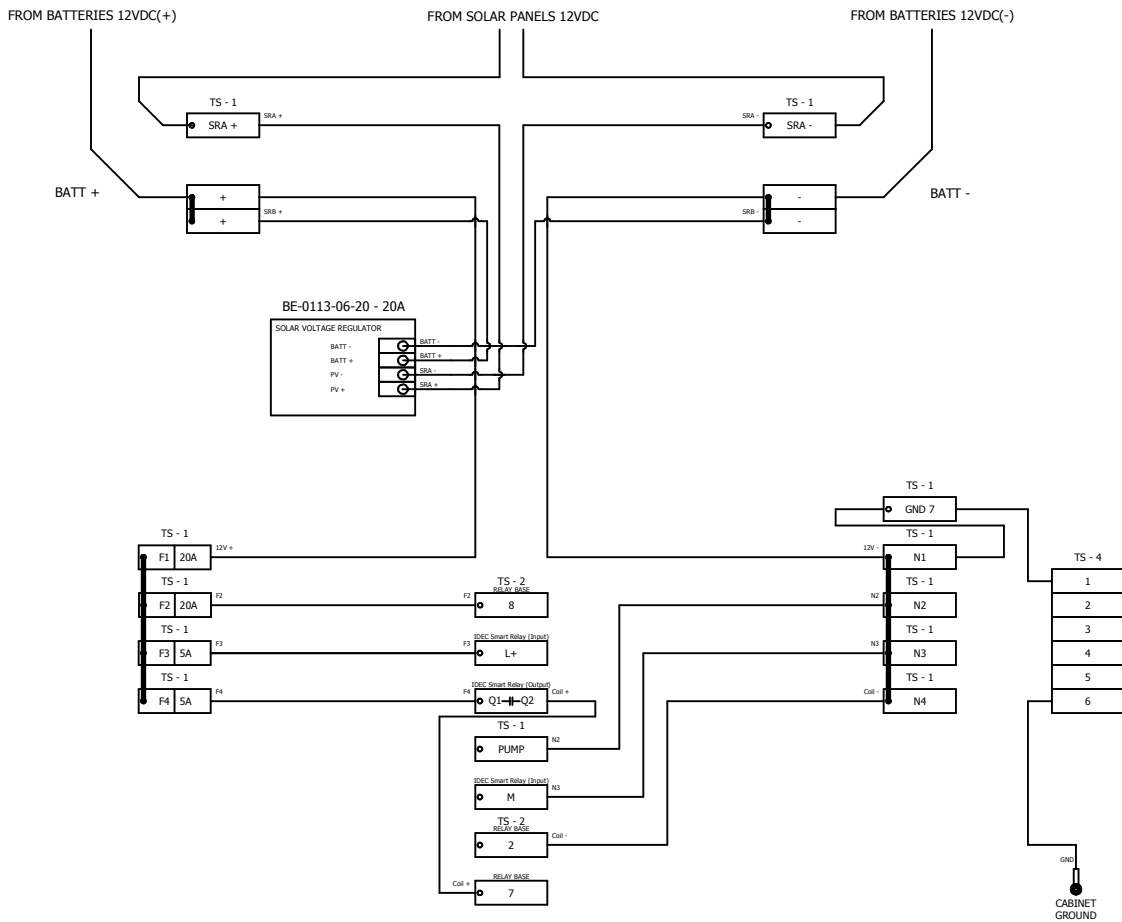

Solar Electrical Enclosure - 4 Battery Layout (BE-0113-20-4)

DC Power Distribution

DC Power Supply System

I/O Distribution

Solar Electrical Enclosure - Backpan Layout (BE-0113-20-4)