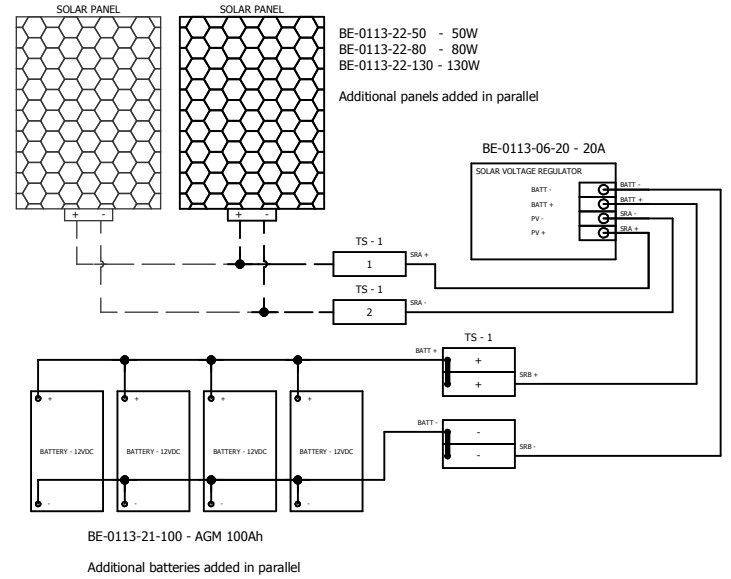

Solar Electrical Enclosure - 4 Battery Layout (BE-0113-20-4)

DC Power Distribution

DC Power Supply System

I/O Distribution

Solar Electrical Enclosure - Backpan Layout (BE-0113-20-4)