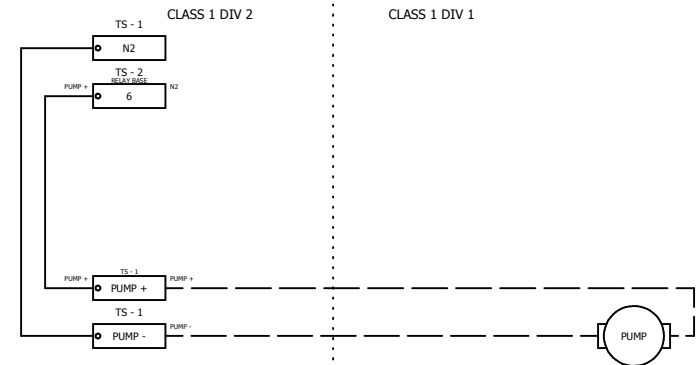

Solar Electrical Enclosure - 4 Battery Layout (BE-0113-20-4)

DC Power Distribution

DC Power Supply System

I/O Distribution

Solar Electrical Enclosure - Backpan Layout (BE-0113-20-4)